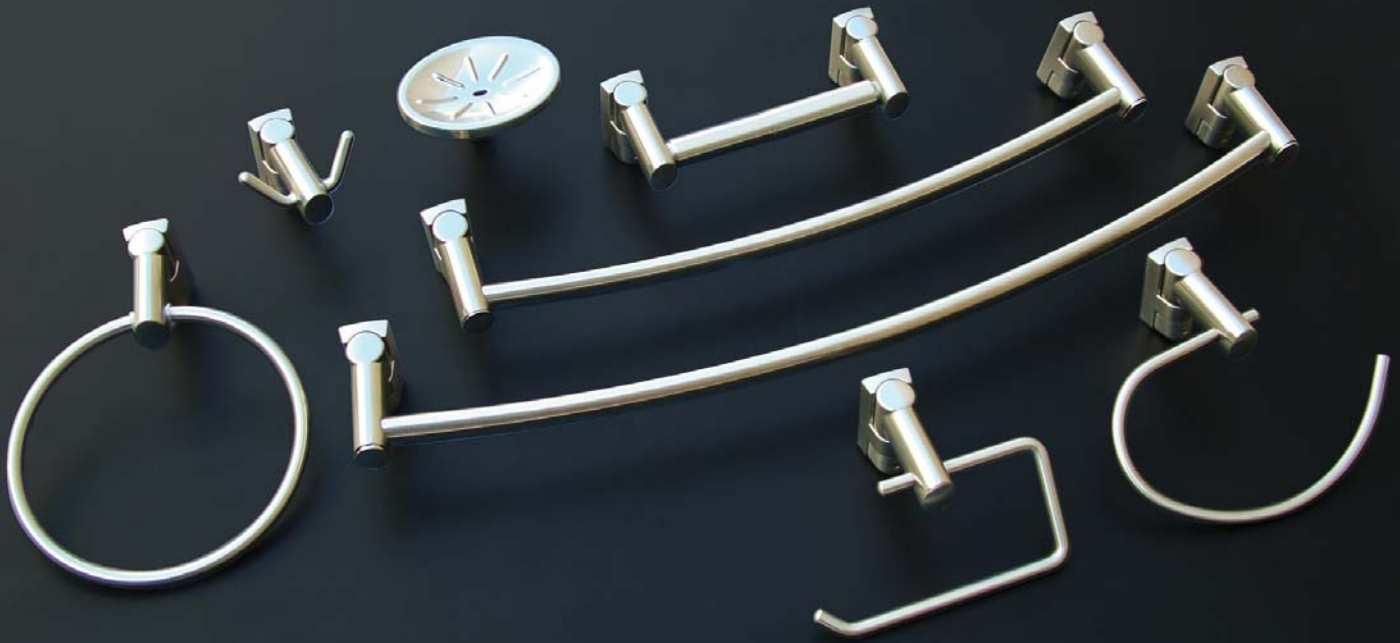

OVAL SUITE

designed for DURABILITY

Contemporary, Sleek Design with Flowing Curves
Structural Stainless Steel - No exposed screws
Installs easily with WingIt Fasteners
Matches OVAL curved Shower Rod

OVAL Toilet Paper Holder with Spring Spindle

Double

Satin Nickel #**WODTPHSN** (Shown)
Bright (Chrome) #**WODTPHBS**

Single

Bright (Chrome) #**WOTPHBS** (Shown)
Satin Nickel #**WOTPHSN**

- Stainless Steel Spring Spindle
- Sleek, Stable Design

OVAL Towel Bar in 24" or 18"

OVAL Euro Towel Ring

Bright (Chrome)
#**WOETRINGSBS** (Shown)

Satin Nickel
#**WOTRINGSN**

- Solid Metal Ring
- European Design

OVAL Double Robe Hook

Bright (Chrome) (Shown)
#**WODRHBS**

Satin Nickel
#**WODRHSN**

- Structural
- Angled back for Safety

OVAL Soap Dish

Satin Nickel
#**WOSDSN** (Shown)

Bright (Chrome)
#**WOSDBS**

- Structural
- Easy to Clean