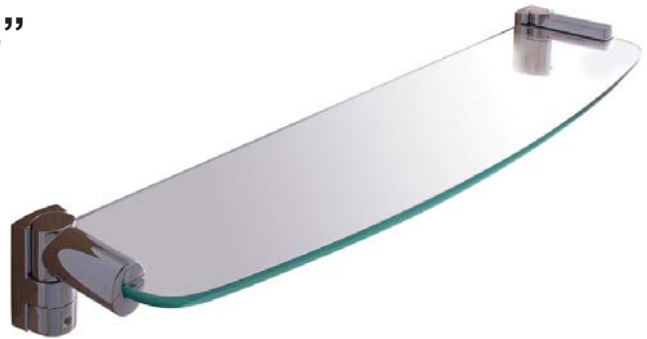

OVAL SUITE

designed for DURABILITY

Contemporary, Sleek Design with Flowing Curves
Structural Stainless Steel - No exposed screws
Installs easily with WingIt Fasteners
Matches OVAL curved Shower Rod

OVAL Toilet Paper Holder with Spring Spindle

#**WOCBS6** Standard Bow, 6' Bright OVAL Shower Rod

#**WOCSN6** Standard Bow, 6' Satin OVAL Shower Rod

- World's Strongest curved Shower Rod
- Works with ALL Shower Curtains and Hooks
- *OVAL* Tube interlocks into *OVAL* Brackets to ELIMINATE Sag, especially when installed with Winglts

Matching Cover Plate

#**OCP-CHM** Bright (Shown)

#**OCP-SNM** Satin Nickel

- Conceals Existing Holes

OVAL Glass Shelf in 24" or 18"

24" Satin Nickel #**WOGS24SN** (Shown)

24" Bright (Chrome) #**WOGS24BS**

18" Satin Nickel #**WOGS18SN**

18" Bright (Chrome) #**WOGS18BS**

- Tempered Bowed Glass
- Securely interlocks into *OVAL* Brackets

OVAL Euro Toilet Paper Holders

- European Design
- Stainless Construction
- Solid Core

Satin Nickel #**WOTPHEUSN**