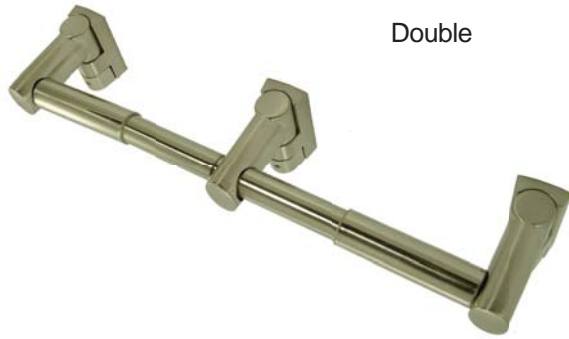

OVAL SUITE

designed for DURABILITY

Contemporary, Sleek Design with Flowing Curves
Structural Stainless Steel - No exposed screws
Installs easily with WingIt Fasteners
Matches OVAL curved Shower Rod

OVAL Toilet Paper Holder with Spring Spindle

Double

Satin Nickel #**WODTPHSN** (Shown)
Bright (Chrome) #**WODTPHBS**

Single

Bright (Chrome) #**WOTPHBS** (Shown)
Satin Nickel #**WOTPHSN**

- Stainless Steel Spring Spindle
- Sleek, Stable Design

OVAL Towel Bar in 24" or 18"

24" Bright (Chrome) #**WOTBS24** (Shown)

18" Bright (Chrome) #**WOTBS18**

24" Satin Nickel #**WOTSS24**

18" Satin Nickel #**WOTSS18**

- Structural Stainless Steel Towel Bars
- *Bowed OVAL* tube - Beauty and Structure

#**WOCBS6** Standard Bow, 6' Bright OVAL Shower Rod

#**WOCSN6** Standard Bow, 6' Satin OVAL Shower Rod

- World's Strongest curved Shower Rod
- Works with ALL Shower Curtains and Hooks
- *OVAL* Tube interlocks into *OVAL* Brackets to ELIMINATE Sag, especially when installed with Winglts