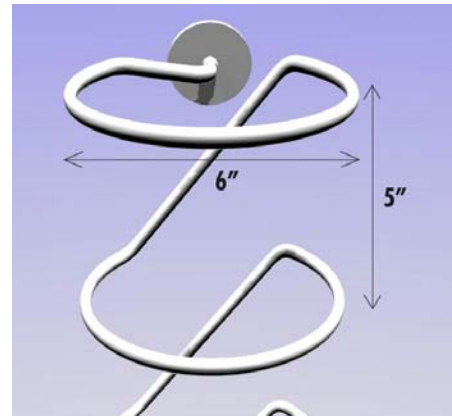

WingIt
innovations

Infinity Towel Vine Collection Spiral

TVSP65BS—Polished S/S Spiral
TBSP65BN—Satin S/S Spiral

- 4-Tier Structural Stainless Steel Towel Shelf
- 5" Space X 6" Wide for holding Folded Towels
- Bath Towels appear to float
- Include 2 FREE MASTER Anchors for a guaranteed installation
- Available in Bright or Satin Finishes

Includes 2 FREE MASTER Anchors™—
World's Strongest Fastener™
For a Guaranteed Installation!

Material:

18/8 Stainless Steel
Hardened Stainless wire 0.250"

MADE in the USA

Mounting Hardware:

MASTER Anchors included