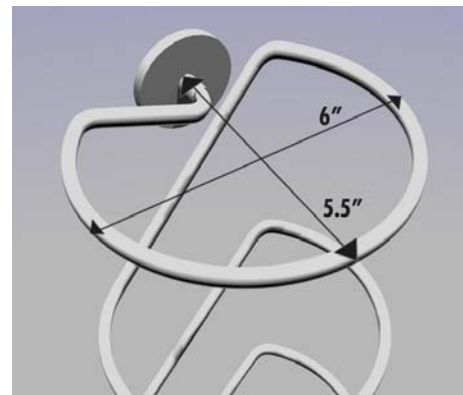

WingIt
innovations

Infinity Towel Vine Collection Spiral

TVSP65BS—Polished S/S Spiral
TBSP65BN—Satin S/S Spiral

- 4-Tier Structural Stainless Steel Towel Shelf
- 5" Space X 6" Wide for holding Folded Towels
- Bath Towels appear to float
- Include 2 FREE MASTER Anchors for a guaranteed installation
- Available in Bright or Satin Finishes

Includes 2 FREE MASTER Anchors™—
World's Strongest Fastener™
For a Guaranteed Installation!

Material:

18/8 Stainless Steel
Hardened Stainless wire 0.250"

MADE in the USA

Mounting Hardware:

MASTER Anchors included