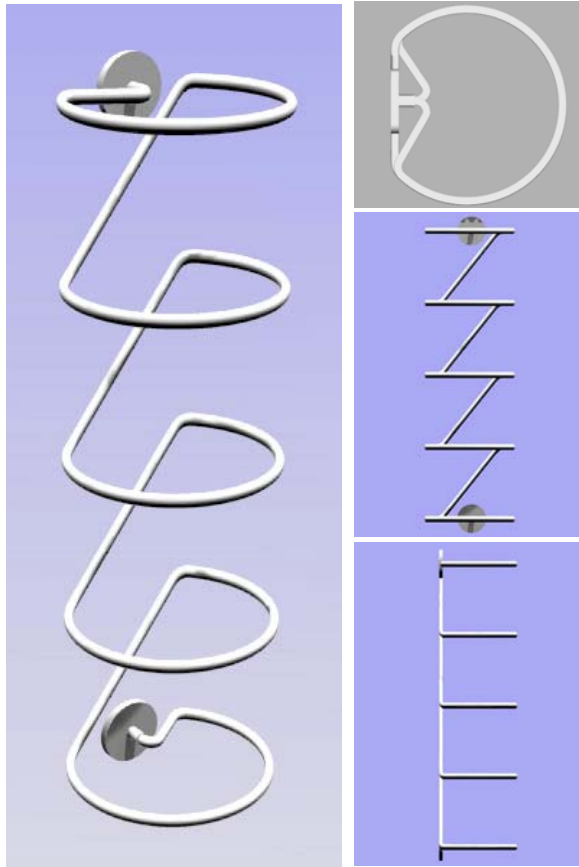

WingIt
innovations

Infinity Towel Vine Collection Spiral

TVSP65BS—Polished S/S Spiral
TBSP65BN—Satin S/S Spiral

- 4-Tier Structural Stainless Steel Towel Shelf
- 5" Space X 6" Wide for holding Folded Towels
- Bath Towels appear to float
- Include 2 FREE MASTER Anchors for a guaranteed installation
- Available in Bright or Satin Finishes

Includes 2 FREE MASTER Anchors™—
World's Strongest Fastener™
For a Guaranteed Installation!

Material:

18/8 Stainless Steel
Hardened Stainless wire 0.250"

MADE in the USA

Mounting Hardware:

MASTER Anchors included