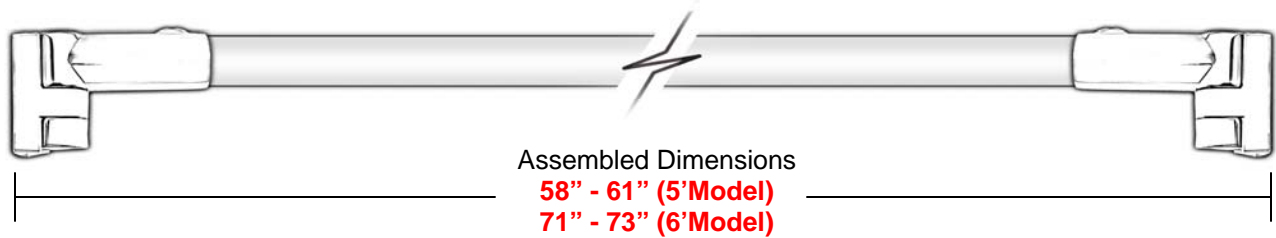

1" (25mm) Dia. Stainless Steel Tube
OVAL Straight Shower Rod

WOCBST5 - 5 ft. BRIGHT (CHROME)
WOCBST6 - 6 ft. BRIGHT (CHROME)

Application: Standard or oval bath tub.

58.5" - 60+" w/o modification—5' rod
71" - 73" w/o modification—6' rod

Major Benefits: Engineered to be the Best Shower Rod

- **STRUCTURAL:** *OVAL* tube for added strength
- **Curtain:** Works with ALL standard Shower Curtains, including Hookless®
- **Matches OVAL Bath Accessory Suite**

Optional BATH ACCESSORY
WingIt for a GUARANTEED
INSTALLATION

Assembled Bracket

Optional Stainless Steel **Matching Cover Plates:**

Use to conceal existing holes without reconstruction or patching.

Material:

Tube:
Stainless Steel
25.4 mm OD
.75mm wall thickness
600 grit Bright, Satin Nickel, Brushed Chrome, or Oil Rubbed Bronze

Brackets (set):

Die cast zinc, Chrome Plated
(2) wall mounts
(2) swivel connectors
(2) wedge caps