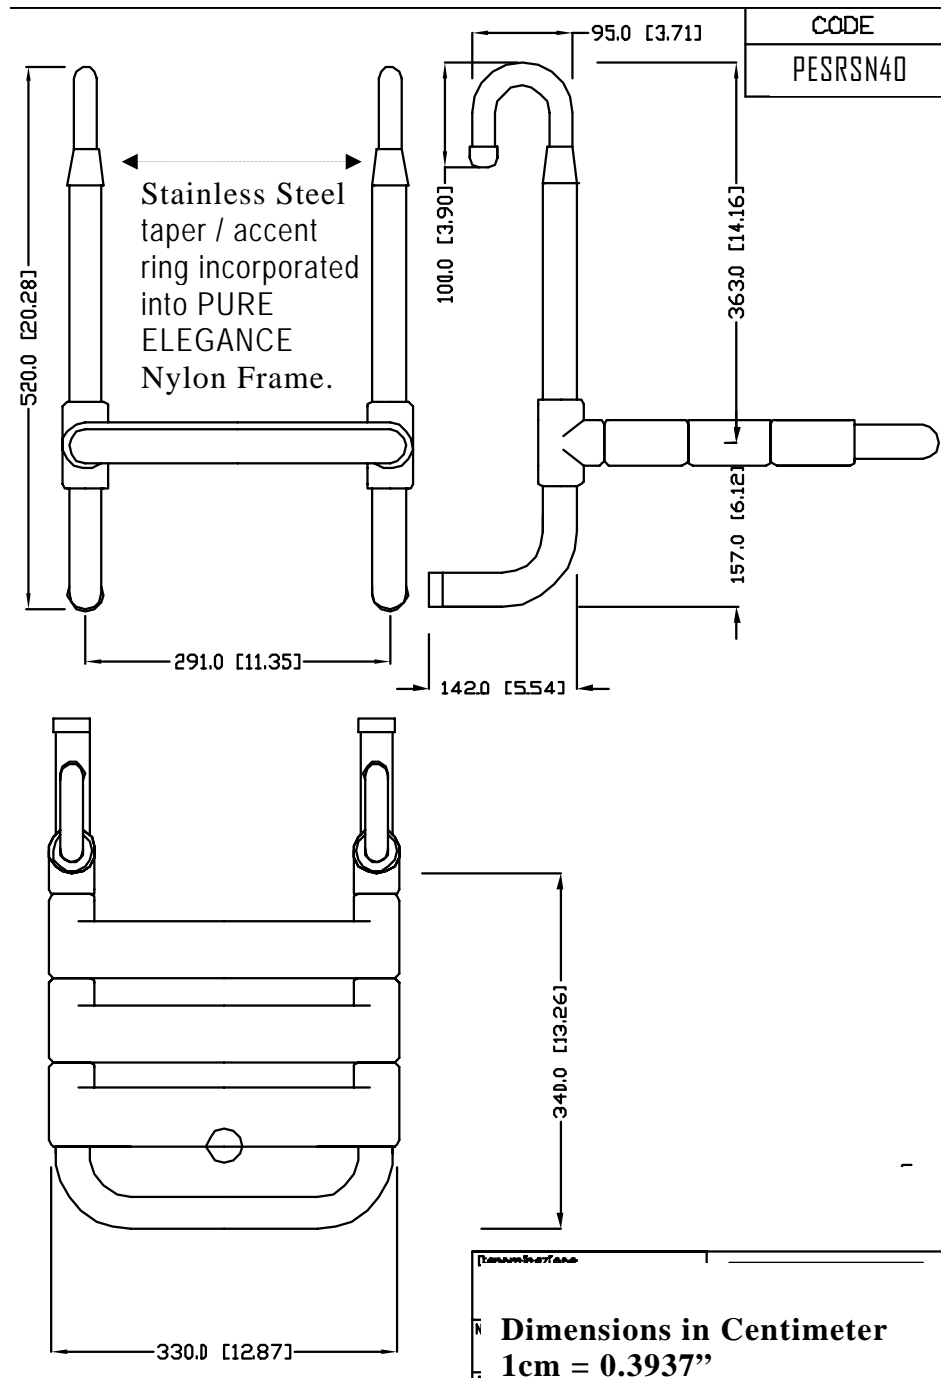

# REMOVABLE SEAT – PESRSN40

PESRSN40 – Pure Elegance Standard Removable Seat No Back Slats 16” (shown).

For a Removable Seat with Back Slats – PESRSS40.

PURE ELEGANCE NYLON REMOVABLE SEAT, install onto adequately supported, ADA compliant Grab Bar.

- Hydro-Tube Steel core - superior strength.
- Heavy Nylon Sheath Exterior.
- Seat is hinged to allow folding.
- Matching Grab Bars and Bath Accessories available.
- PADDED STAVE COVERS with Antibacterial properties available.
- Directional slats allow for easy transfer onto seat and added resistance for outward slip-off.