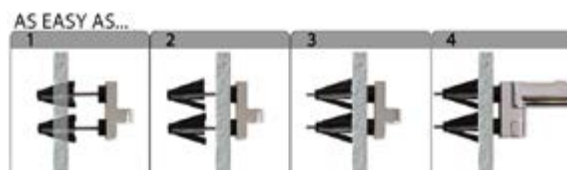

GBWME40 - MODERN Elegance™ Structural Stainless Steel Grab Bar WingIts®

Features / Benefits

- Exceeds ADA Guidelines and ALL Building Codes
- Eliminates the need for structural blocking
- NEVER Loosens
- Waterproof & Fire-Resistant
- Rated to 800 lbs. in drywall and tile
- Installs **WingIts®** MODERN Elegance™ Grab Bars

MAWME35 - MODERN Elegance™ Bath Accessory WingIts®

Features / Benefits

- Exceeds ADA Guidelines and ALL Building Codes
- Eliminates the need for structural blocking
- NEVER Loosens
- Rated up to 300 lbs.
- Mounts MODERN Elegance™ Bath Accessories

MODERN Elegance™

BAW30/BAW40 - Curved Shower Rods and OVAL Suite™ WingIts®

Features / Benefits

- NEVER Loosens - keeps curved shower rods from sagging
- Eliminates the need for structural blocking
- Water-resistant and Fire-resistant