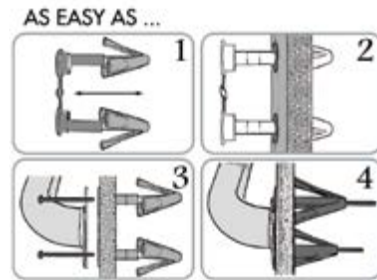

WINGITS®

View Installation Videos at:
www.wingits.com

World's Strongest Fasteners®

Patented
Worldwide

GBW40/GBW50 - Stainless Steel Grab Bar WingIts®

Features / Benefits

- Exceeds ADA Guidelines and ALL Building Codes
- Eliminates the need for structural blocking
- NEVER Loosens
- Waterproof and Fireproof
- Rated up to 800 lbs. in drywall and tile
- Used to install **WingIts®** Grab Bars

RESGBW35 - Structurally Engineered Grab Bar WingIts®

Features / Benefits

- Exceeds ADA Guidelines and ALL Building Codes
- Eliminates the need for structural blocking
- NEVER Loosens
- Waterproof & Fire-Resistant
- Rated up to 600 lbs. in drywall and tile
- Used to install **WingIts®** Grab Bars

- Uses 10-32 x 3 1/2" Stainless Steel screws and hook plate
- Great for mounting flat screen tv's**, bath partitions, diaper changing tables
- For items with larger mounting holes
- Superior design installs in minutes