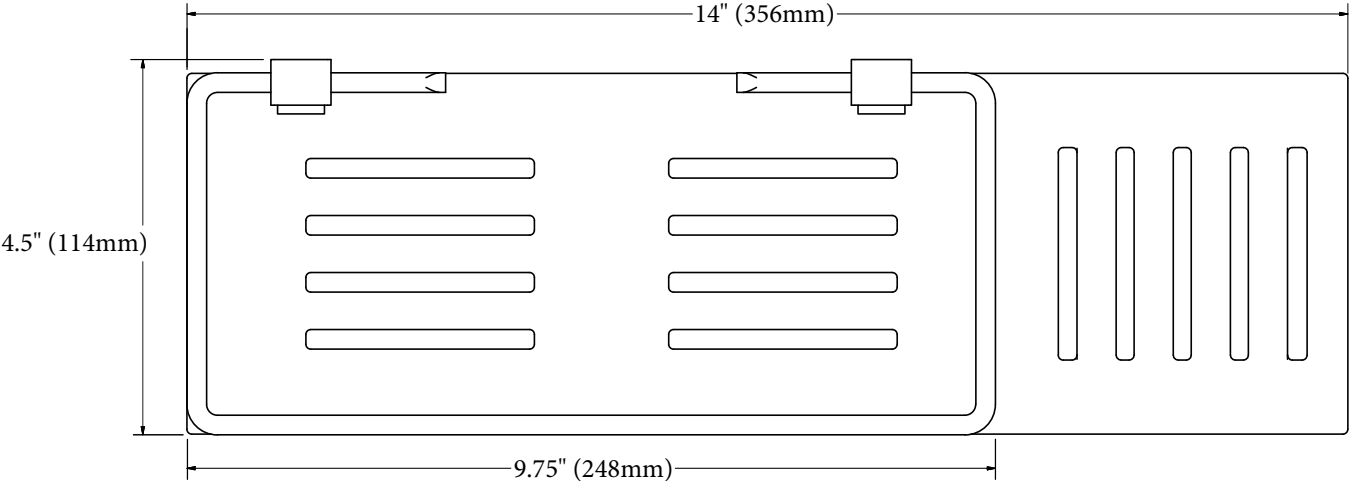

Top

Included Hardware