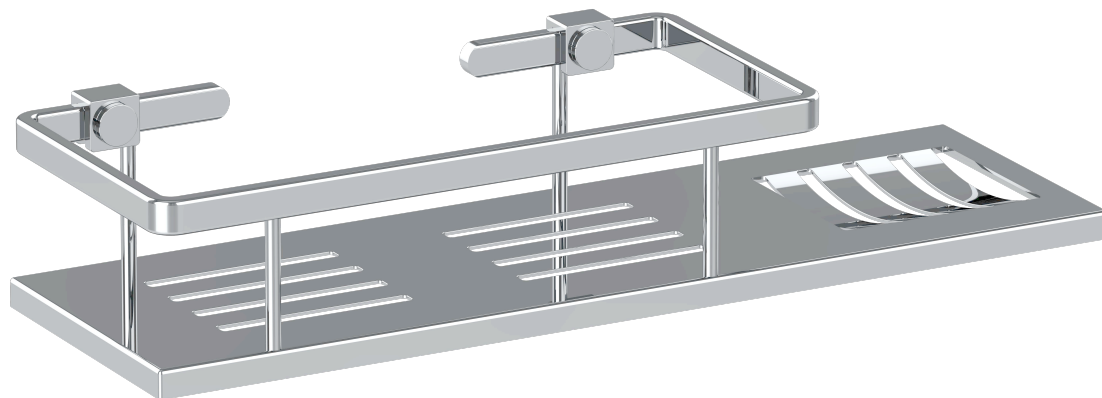

WINGITS®

CONTOUR™

Model:

Rectangular Basket with Soap Dish

WCONRBSD

Part Numbers:

WCONRBSDPS14
14" Polished Finish

WCONRBSDSN14
14" Satin Finish

Includes World's
Strongest Fastener®

Features:

- Hand Polished Stainless Steel
- Beauty, Functionality & Durability
- Unparalleled Strength when Installed with WINGITS® Fasteners - Included
- Radiused Surface Slots for Easy Cleaning

MECHANICAL DATA
Length: 14" (355mm)
Height: 2.75" (57mm)
Depth: 4.5" (114mm)
COMPOSITION
18-8 (304) Stainless Steel
INSTALLATION
Includes WINGITS® Fasteners for hollow-wall construction. Includes 3M® VHB Waterproof Tape.
RECOMMENDED INTEGRATION
Install with WINGITS® Fasteners (included) for Structural Waterproof Installation into hollow walls. WINGITS® CONTOUR™ baskets have a complete line of matching Bath Accessories.

Front

Top

Included Hardware

1.5" Wall Guard
(2)

S/S Screw for Blocking
(2)

Plastic Anchor
(2)

WINGITS® MASTER Anchor
(MAW35) (2)