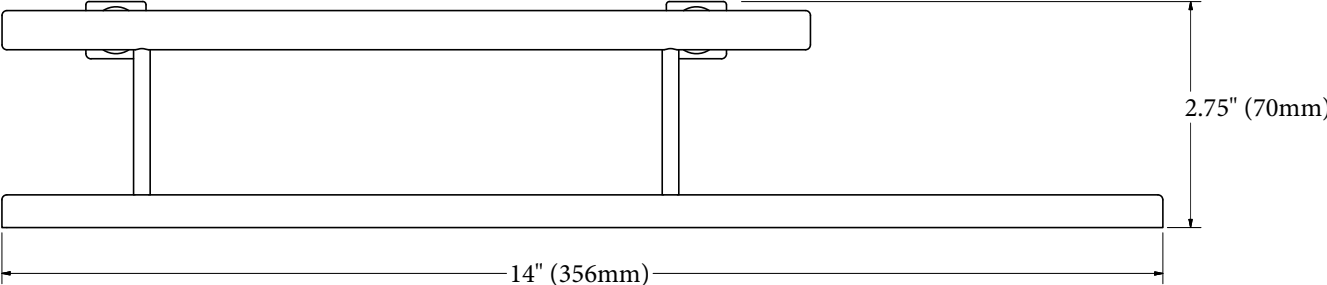

Front

Top

Included Hardware