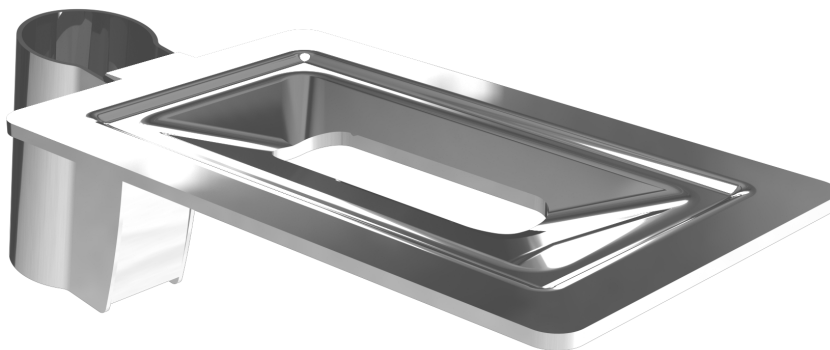

WINGITS®

CONTOUR™

Slide Bar Assembly Soap Dish

Model:

WCONSD

Part Numbers:

WCONSDPS
Polished Finish

WCONSDSN
Satin Finish

Features:

- No Lines for Dirt to Collect - Maintenance Free
- Hand Polished Stainless Steel
- Beauty, Functionality & Durability

MECHANICAL DATA
Length (overall): 6.25" (159mm)
Width: 3" (76mm)
Height: 2" (51mm)
COMPOSITION
18-8 (304) Stainless Steel
INSTALLATION
WINGITS® CONTOUR™ Slide Bar Assembly Soap Dish is designed to be self-gripping.

Top

Side

Front