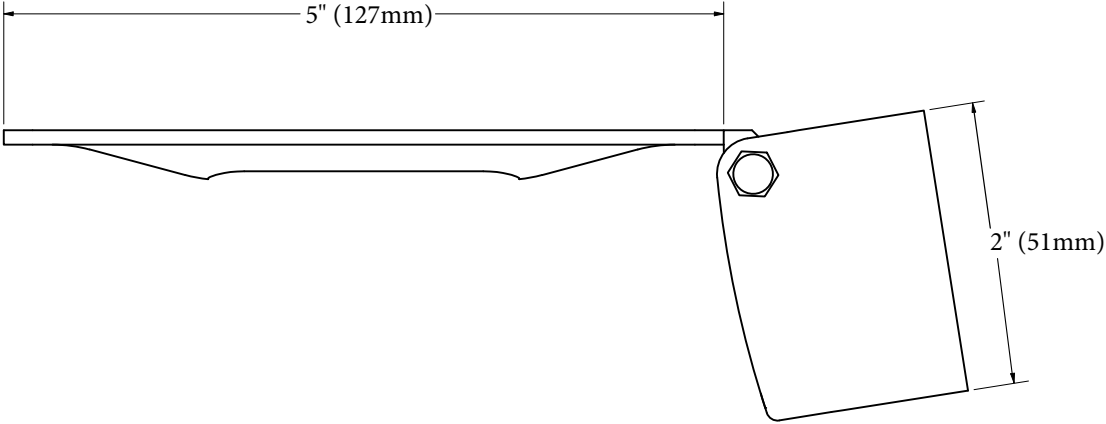

WINGITS®

CONTOUR™

Slide Bar Assembly Soap Dish

Model:

WCONSD

Part Numbers:

WCONSDPS
Polished Finish

WCONSDSN
Satin Finish

Features:

- No Lines for Dirt to Collect - Maintenance Free
- Hand Polished Stainless Steel
- Beauty, Functionality & Durability

MECHANICAL DATA
Length (overall): 6.25" (159mm)
Width: 3" (76mm)
Height: 2" (51mm)
COMPOSITION
18-8 (304) Stainless Steel
INSTALLATION
WINGITS® CONTOUR™ Slide Bar Assembly Soap Dish is designed to be self-gripping.

Top

Side

Front