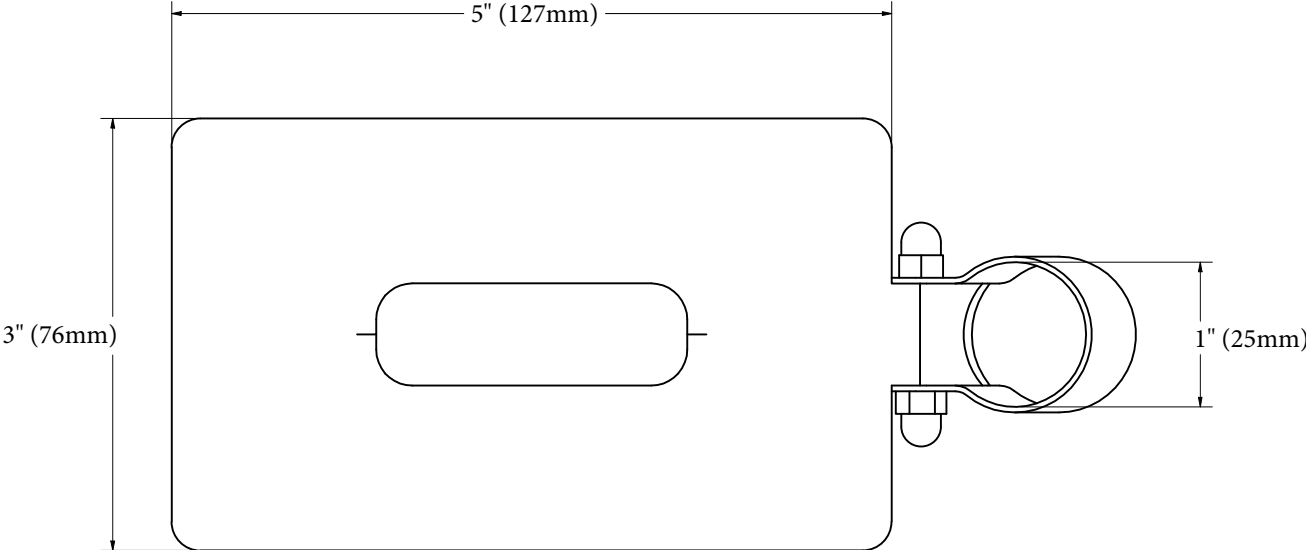

WINGITS®

CONTOUR™

Slide Bar Assembly Soap Dish

Model:

WCONSD

Part Numbers:

WCONSDPS
Polished Finish

WCONSDSN
Satin Finish

Features:

- No Lines for Dirt to Collect - Maintenance Free
- Hand Polished Stainless Steel
- Beauty, Functionality & Durability

MECHANICAL DATA
Length (overall): 6.25" (159mm)
Width: 3" (76mm)
Height: 2" (51mm)
COMPOSITION
18-8 (304) Stainless Steel
INSTALLATION
WINGITS® CONTOUR™ Slide Bar Assembly Soap Dish is designed to be self-gripping.

Top

Side

Front