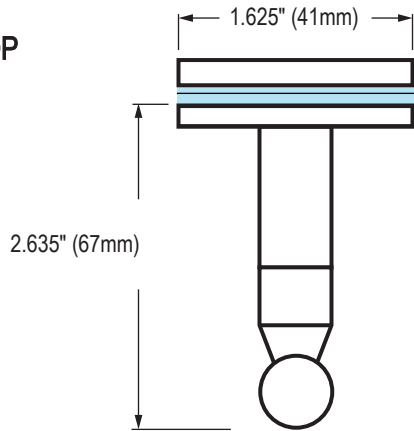

- Hand Polished Stainless Steel
- Beauty, Functionality & Durability
- No Lines for Dirt to Collect - Maintenance Free

MECHANICAL DATA

Diameter: 1.625" (41mm)
Depth: 2.635" (67mm)
Height: 1.625" (41mm)
Tube Diameter: 0.5" (13mm)

COMPOSITION

18-8 (304) Stainless Steel

INSTALLATION

WINGITS® MODERN Elegance™ Glass-Mounted Single Robe Hooks **must be installed with silicone washers on both sides of the glazing prior to tightening** and only into glazing and other panels 0.25" - 0.5" (6mm - 13mm) thick. Drill hole 0.25" (6mm)

RECOMMENDED INTEGRATION

WINGITS® MODERN Elegance™ Glass-Mounted Single Robe Hooks are designed to complement all MODERN Elegance™ bathroom accessories

PATENTED

BridgeBind™ Technology

A steel dowel is expertly embedded in a stainless steel tube then arc welded to the tube's far side for the perfect structural synthesis

FRONT

BACK

TOP

SIDE

Robe Hook is its own template
Press pin against wall to mark drilling location

Included Hardware