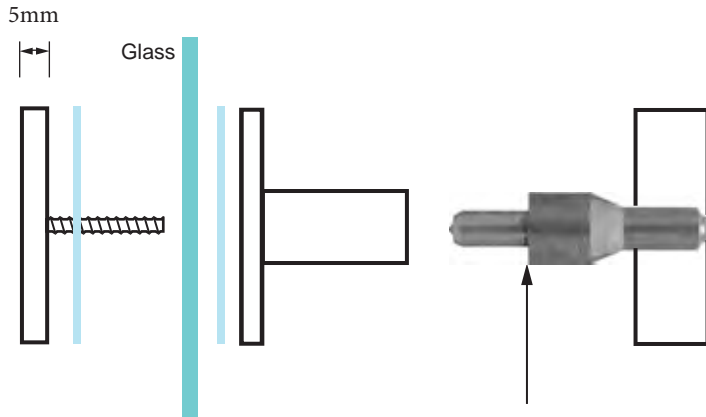

- Hand Polished Stainless Steel
- Beauty, Functionality & Durability
- No Lines for Dirt to Collect - Maintenance Free

MECHANICAL DATA

Diameter: 1.625" (41mm)
Depth: 2.635" (67mm)
Height: 1.625" (41mm)
Tube Diameter: 0.5" (13mm)

COMPOSITION

18-8 (304) Stainless Steel

INSTALLATION

WINGITS® MODERN Elegance™ Glass-Mounted Single Robe Hooks **must be installed with silicone washers on both sides of the glazing prior to tightening** and only into glazing and other panels 0.25" - 0.5" (6mm - 13mm) thick. Drill hole 0.25" (6mm)

RECOMMENDED INTEGRATION

WINGITS® MODERN Elegance™ Glass-Mounted Single Robe Hooks are designed to complement all MODERN Elegance™ bathroom accessories

PATENTED

BridgeBind™ Technology

A steel dowel is expertly embedded in a stainless steel tube then arc welded to the tube's far side for the perfect structural synthesis

FRONT

BACK

TOP

SIDE

Robe Hook is its own template
Press pin against wall to mark drilling location

Included Hardware