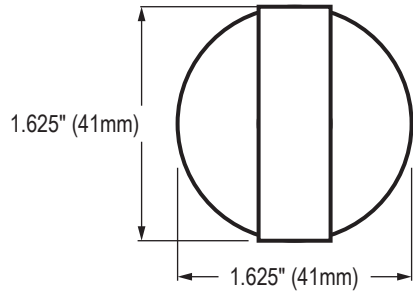

FRONT

Robe Hook is its own template
Press pin against wall to mark drilling location

Included Hardware