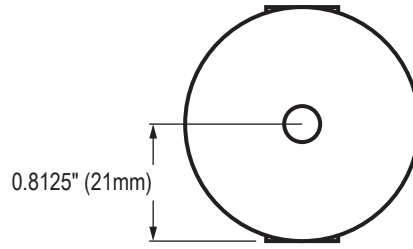

BACK

Robe Hook is its own template
Press pin against wall to mark drilling location

Included Hardware