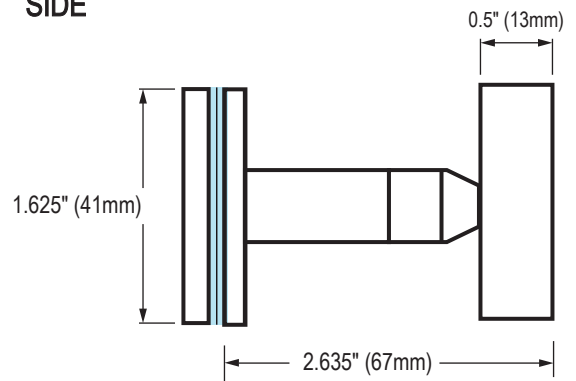

- Hand Polished Stainless Steel
- Beauty, Functionality & Durability
- No Lines for Dirt to Collect - Maintenance Free

MECHANICAL DATA

Diameter: 1.625" (41mm)
Depth: 2.635" (67mm)
Height: 1.625" (41mm)
Tube Diameter: 0.5" (13mm)

COMPOSITION

18-8 (304) Stainless Steel

INSTALLATION

WINGITS® MODERN Elegance™ Glass-Mounted Single Robe Hooks **must be installed with silicone washers on both sides of the glazing prior to tightening** and only into glazing and other panels 0.25" - 0.5" (6mm - 13mm) thick. Drill hole 0.25" (6mm)

FRONT

BACK

TOP

SIDE

Robe Hook is its own template
Press pin against wall to mark drilling location

Included Hardware