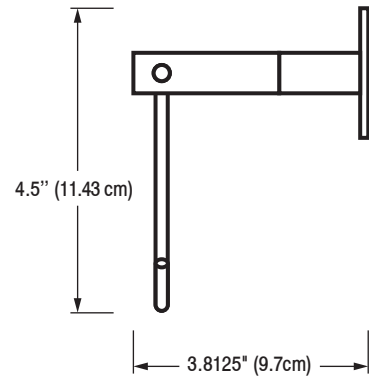

<b>MECHANICAL DATA</b>
<p><b>Height:</b> 4.5" (11.43cm)  <b>Length:</b> 5.75" (14.6 cm)  <b>Projection:</b> 3.8125" (9.7cm)</p>
<b>PRODUCT COMPOSITION</b>
<p>Entire product is 18/8 (304) stainless steel. Stainless steel wire with solid stainless steel stand-offs.</p>
<b>MODALITY</b>
<p><b>Use:</b> Wall Installation.</p>
<b>INSTALLATION</b>
<p><b>WingIts®</b> MODERN Transitional™ Stainless Steel Euro Toilet Paper Holders are designed to be <b>installed into adequate structural blocking</b> or with <b>WingIts®</b> MASTER Anchor™ Fasteners for MODERN Transitional™ Bath Accessories (MAWME35).</p>
<b>RECOMMENDED INTEGRATION</b>
<p>For the strongest possible installation, it is recommended that <b>WingIts®</b> MASTER Anchor™ for MODERN Transitional™ Bath Accessories (MAWME35) is used with this product.</p>

# WINGITS®

**FRONT**

**BACK**

**TOP**

**SIDE**

Use the Toilet Paper Holder as its own template. Put pin to wall to mark drilling location.

**INCLUDED HARDWARE**

3M® Waterproof ME Tape x 1