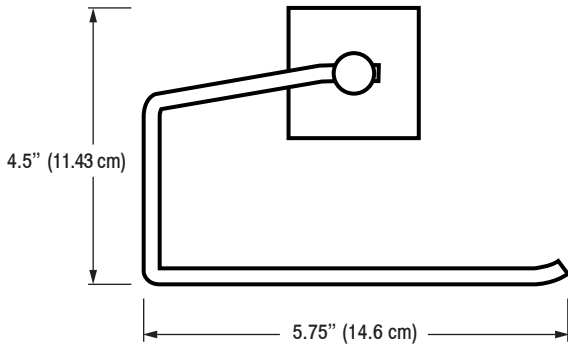

BACK

WINGITS®

FRONT