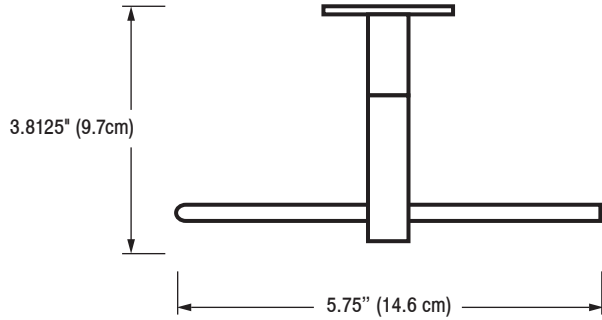

WINGITS®

TOP

SIDE

Use the Toilet Paper Holder as its own template. Put pin to wall to mark drilling location.

INCLUDED HARDWARE

3M® Waterproof ME Tape x 1

S/S Screw for Blocking x 1

Allen Wrench x 1

Set Screw x 1

OPTIONAL HARDWARE

(Sold Separately)

Wingits® MASTER Anchor™ for MODERN Transitional™ Bath Accessories (MAWME35) x 1