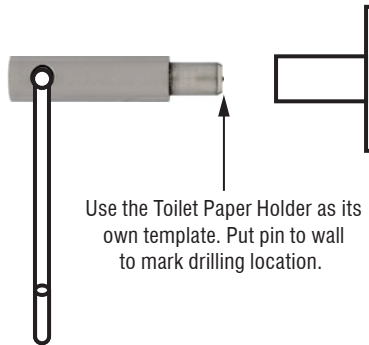

<b>MECHANICAL DATA</b>
<p><b>Height:</b> 4.5" (11.43cm)  <b>Length:</b> 5.75" (14.6 cm)  <b>Projection:</b> 3.8125" (9.7cm)</p>
<b>PRODUCT COMPOSITION</b>
<p>Entire product is 18/8 (304) stainless steel. Stainless steel wire with solid stainless steel stand-offs.</p>
<b>MODALITY</b>
<p><b>Use:</b> Wall Installation.</p>
<b>INSTALLATION</b>
<p><b>WingIts®</b> MODERN Transitional™ Stainless Steel Euro Toilet Paper Holders are designed to be <b>installed into adequate structural blocking</b> or with <b>WingIts®</b> MASTER Anchor™ Fasteners for MODERN Transitional™ Bath Accessories (MAWME35).</p>
<b>RECOMMENDED INTEGRATION</b>
<p>For the strongest possible installation, it is recommended that <b>WingIts®</b> MASTER Anchor™ for MODERN Transitional™ Bath Accessories (MAWME35) is used with this product.</p>

# WINGITS®

**FRONT**

**BACK**

**TOP**

**SIDE**

Use the Toilet Paper Holder as its own template. Put pin to wall to mark drilling location.

**INCLUDED HARDWARE**

3M® Waterproof ME Tape x 1

S/S Screw for Blocking x 1

Allen Wrench x 1

Set Screw x 1

**OPTIONAL HARDWARE**

(Sold Separately)

Wingits® MASTER Anchor™ for MODERN Transitional™ Bath Accessories (MAWME35) x 1