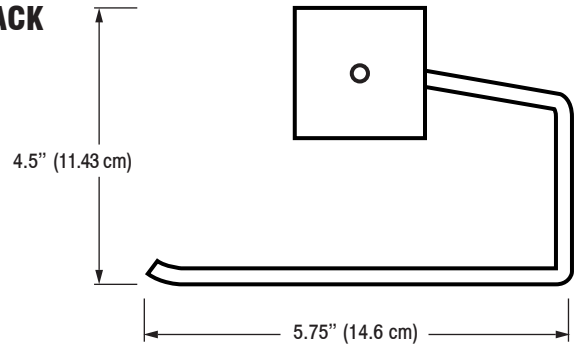

WINGITS®

BACK

Use the Toilet Paper Holder as its own template. Put pin to wall to mark drilling location.

INCLUDED HARDWARE

3M® Waterproof ME Tape x 1

S/S Screw for Blocking x 1

Allen Wrench x 1

Set Screw x 1

OPTIONAL HARDWARE

(Sold Separately)

Wingits® MASTER Anchor™ for MODERN Transitional™ Bath Accessories (MAWME35) x 1