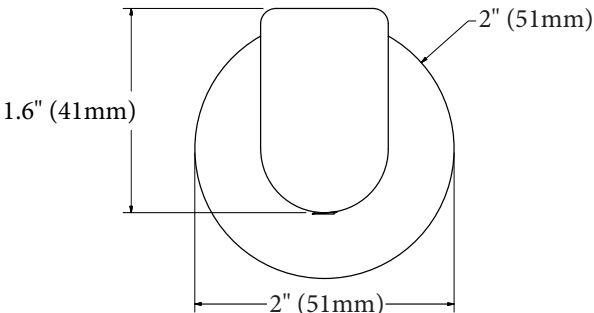

Front

Top

Side

Included Hardware