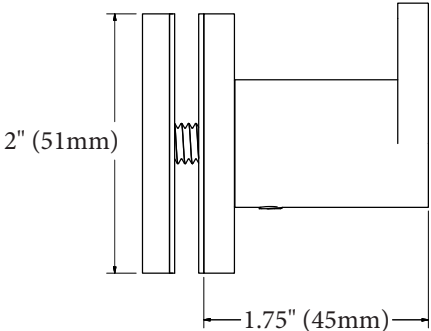

Side

Included Hardware