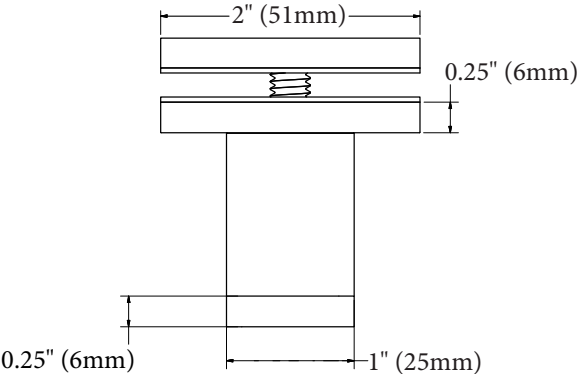

Front

Top

Side

Included Hardware