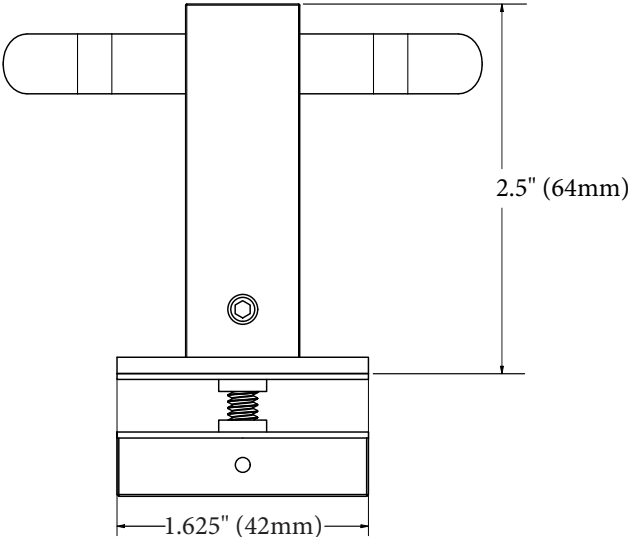

Front

Bottom

Side

Included Hardware