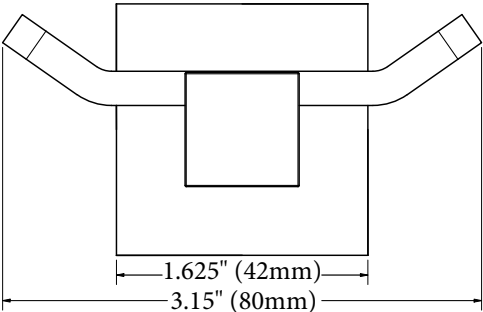

Front

Side

Included Hardware