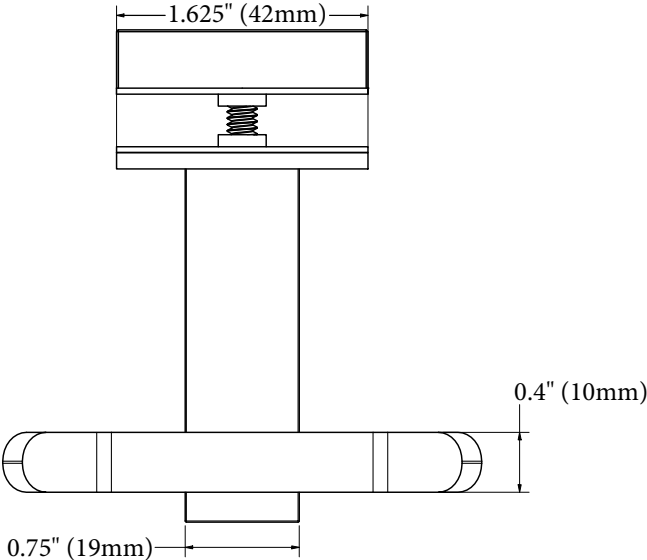

Front

Top

Side

Included Hardware