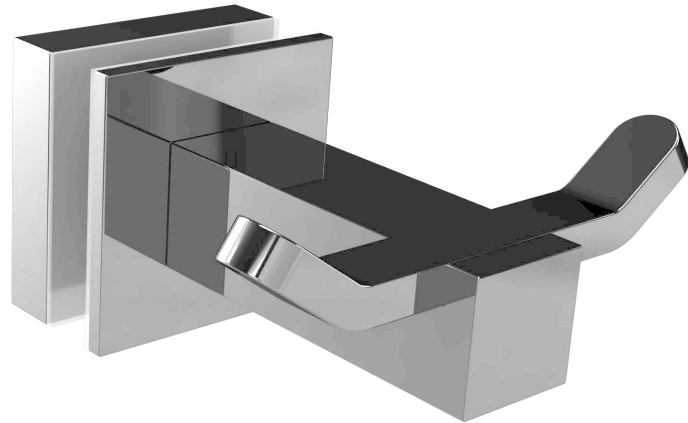

## Glass Mounted Double Robe Hook

Model:

# WSMPSQDRHGM

Part Numbers:

WSMPSQDRHGMP5  
Polished Finish

WSMPSQDRHGMSN  
Satin Finish

Radiused Edges for Safety

### Features:

- Minimal, SIMPLE Design
- ALL 18-8 (304) Stainless Steel Construction
- Superior Structure with Beautiful Finish
- Our Simple Elegance™ Design SQUARED

Glass

<b>MECHANICAL DATA</b>
Length: 3.15" (80mm)
Height: 1.625" (41mm)
Depth: 2.5" (64mm)
<b>COMPOSITION</b>
18-8 (304) Stainless Steel
<b>INSTALLATION</b>
WINGITS® SIMPLE Squared™ Glass-Mounted Double Robe Hooks <b>must be installed with silicone washers on both sides of the glazing prior to tightening</b> and <u>only</u> into glazing and other panels 0.25" - 0.5" (6mm - 13mm) thick.
<b>RECOMMENDED INTEGRATION</b>
WINGITS® SIMPLE Squared™ Glass-Mounted Double Robe Hooks are designed to complement all SIMPLE Squared™ bathroom accessories.