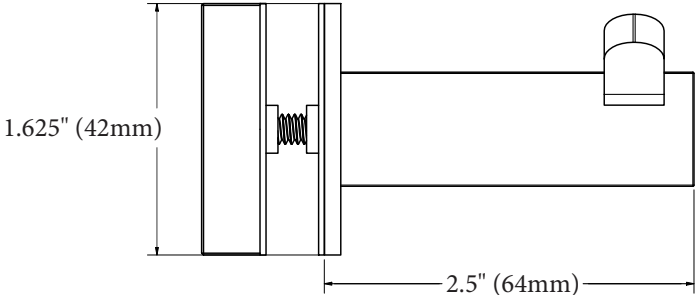

Side

Included Hardware