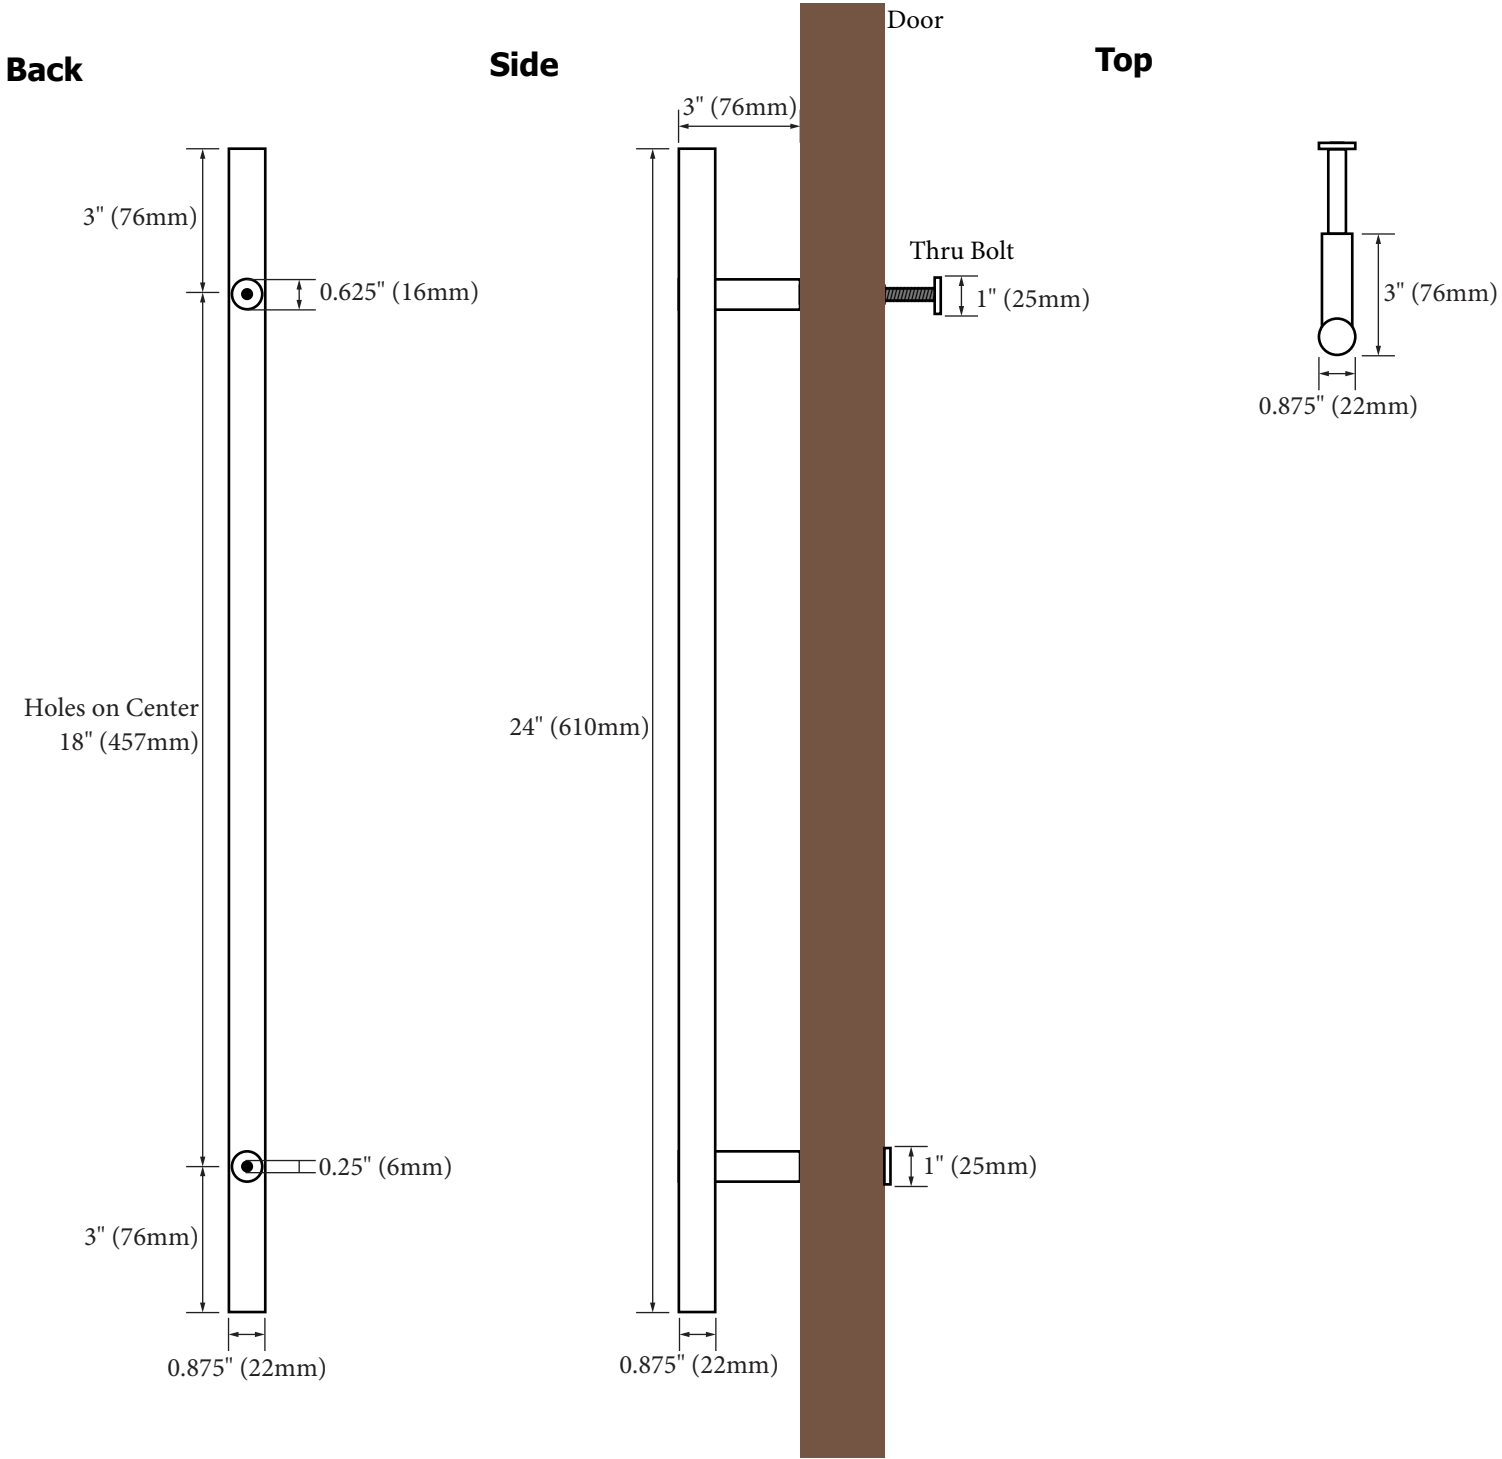

WINGITS®

MAX Elegance™

Stainless Steel Single Closet Door Handle

Model:

WXESDH

Part Numbers:

WXESDHPS24
Polished Finish

WXESDHSN24
Satin Finish

Features:

- Modern design combined with **PATENTED** BridgeBind™ Manufacturing creates the ultimate in bath accessories
- Hand Polished Stainless Steel
- No Lines for Dirt to Collect - Maintenance Free

MECHANICAL DATA
Length: 0.875" (22mm) Height: 24" (610mm) Depth: 3" (76mm)
COMPOSITION
18-8 (304) Stainless Steel
INSTALLATION
WINGITS® MAX Elegance™ Single Closet Door Handles are designed for wood panel doors 1.75" (44mm) thick.
RECOMMENDED INTEGRATION
WINGITS® MAX Elegance™ Single Closet Door Handles are designed to complement all MAX Elegance™ accessories.

PATENTED

BridgeBind™ Technology

A steel dowel is expertly embedded in a stainless steel tube then arc welded to the tube's far side for the perfect structural synthesis

Included Hardware

Thru Bolt (2)

Silicone Washer (4)