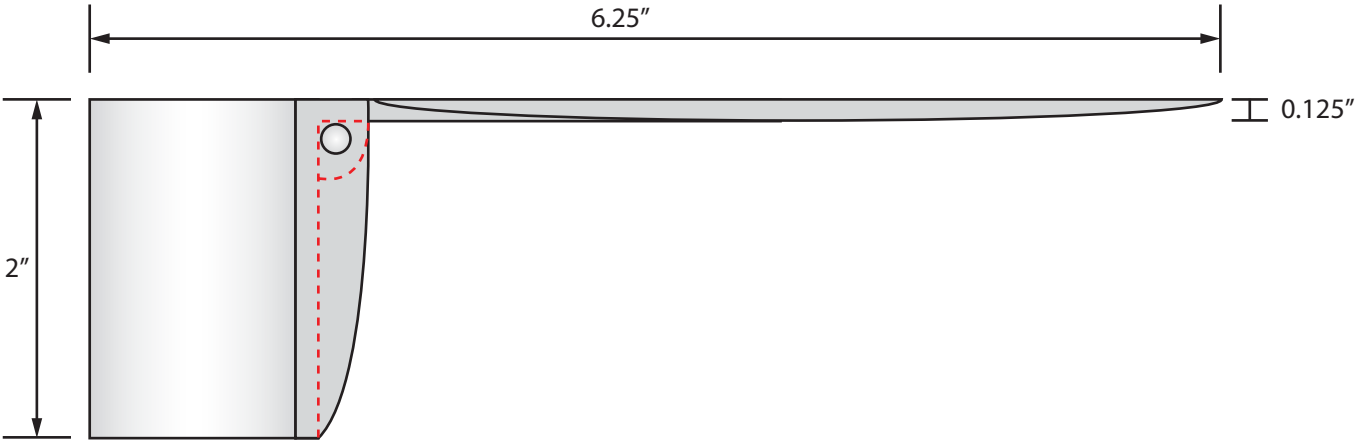

# Slide Bar Assembly Soap Dish

Height: 2" (50.8mm)  
Length: 6.25" (158.8mm)  
Projection: 3.625" (92.1mm)

**Top View**

**Front View**

**Side View**