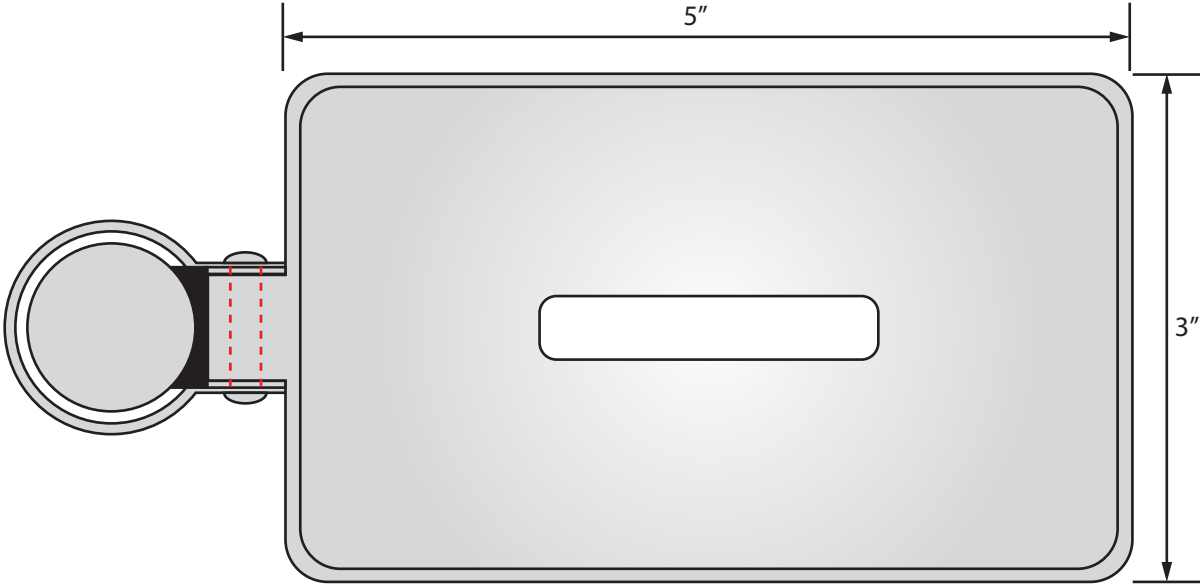

# Slide Bar Assembly Soap Dish

Height: 2" (50.8mm)  
Length: 6.25" (158.8mm)  
Projection: 3.625" (92.1mm)

**Top View**

**Front View**

**Side View**