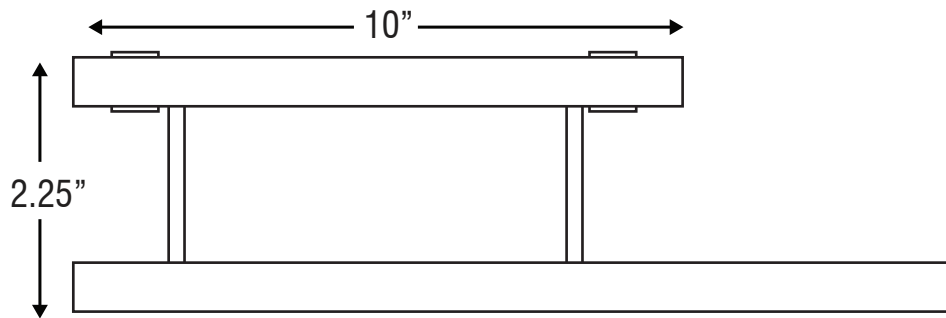

WINGITS®

TOP

FRONT

BACK

INCLUDED HARDWARE