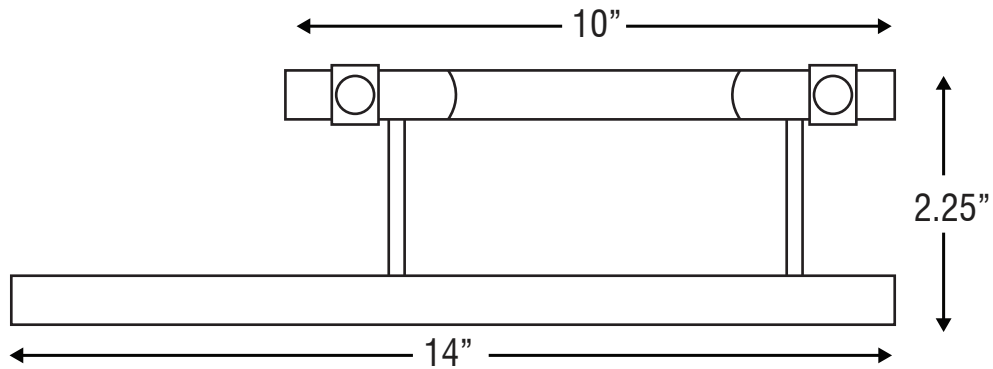

WINGITS® CONTOUR™

Rectangular Basket with Soap Dish

Model:
WCONRBSD

Part Numbers:

WCONRBSDPS14 Polished Finish **WCONRBSDSN14** Satin Finish

Contemporary design combines with structural durability resulting in the World's Strongest Bath Accessories™ which features:

- Unparalleled strength
- Beauty
- Functionality
- Durability
- No maintenance

Polished and triple coated for an unmatched luster.

MECHANICAL DATA
<p>Height: 2.25" (5.7cm) Width: 14" (35.5cm) Projection: 4.5" (11.4cm)</p>
PRODUCT COMPOSITION
<p>Entire product is HeliArc welded 18/8 (304) stainless steel.</p>
MODALITY
<p>Use: Watertight wall installation.</p>
INSTALLATION
<p>WingIts® CONTOUR™ 14" Rectangular Baskets are designed to be installed into adequate structural blocking or with WingIts® Fasteners (included).</p>
RECOMMENDED INTEGRATION
<p>For hollow wall construction, use WingIts® Fasteners (included).</p>

WINGITS®

TOP

FRONT

BACK

INCLUDED HARDWARE

1.5" Wall Guard x 2

S/S Screw for Blocking x 2

Plastic Anchor x 2
for Solid Wall