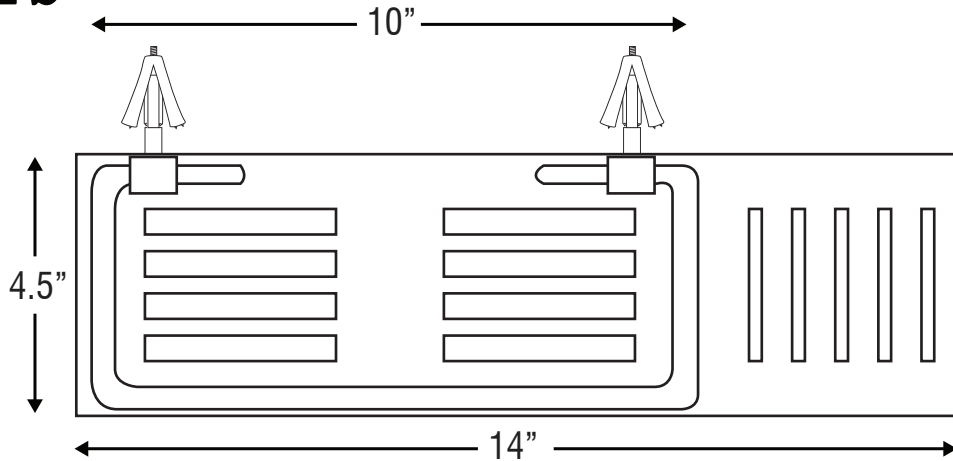

WINGITS®

TOP