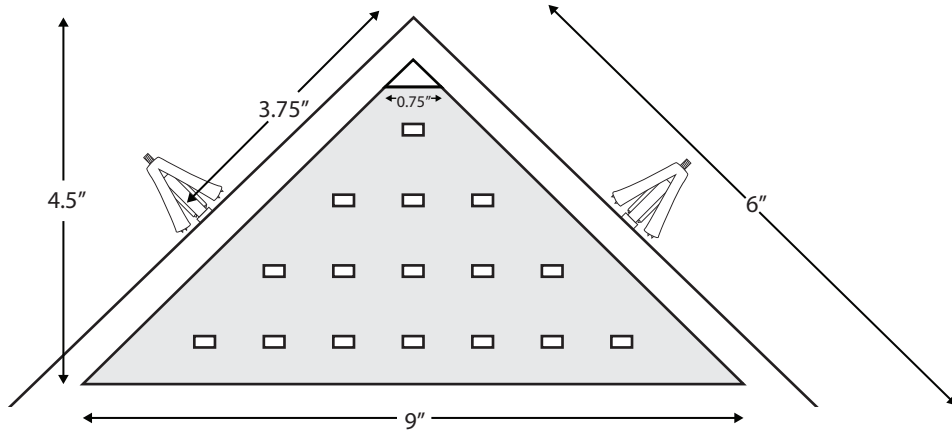

WINGITS®

Install **WINGITS®** Fasteners 3.75" from wall corner

TOP