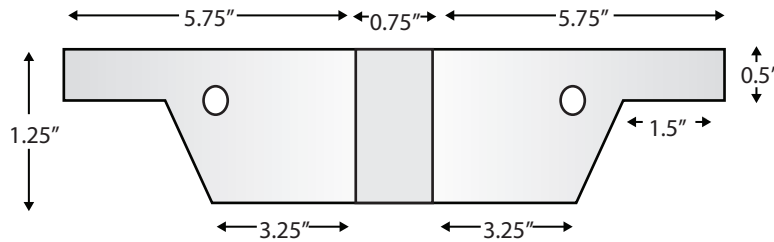

WINGITS®

Install **WINGITS®** Fasteners 3.75" from wall corner

TOP

BACK

INCLUDED HARDWARE