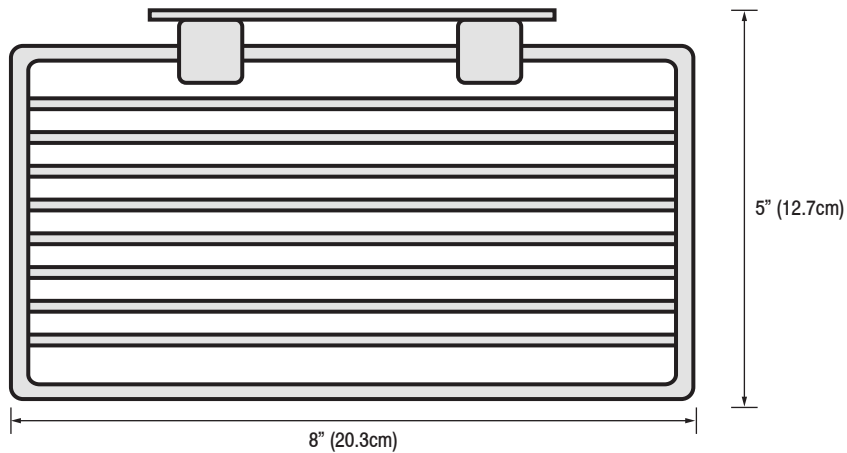

WINGITS®

FRONT

BACK

TOP

SIDE

INCLUDED HARDWARE