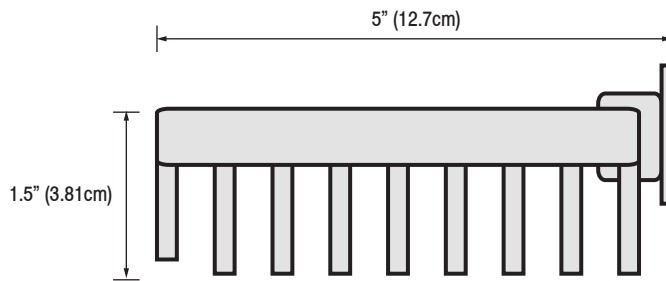

<b>MECHANICAL DATA</b>
<p><b>Height:</b> 1.5" (3.8cm)  <b>Length:</b> 8" (20.3cm)  <b>Projection:</b> 5" (12.7cm)</p>
<b>PRODUCT COMPOSITION</b>
<p>Entire product is HeliArc welded 18/8 (304) stainless steel.</p>
<b>MODALITY</b>
<p><b>Use:</b> Wall Installation.</p>
<b>INSTALLATION</b>
<p><b>WingIts®</b> MASTER™ Basket is designed to be <b>installed into adequate structural blocking</b> or with <b>WingIts®</b> Fasteners (included).</p>
<b>RECOMMENDED INTEGRATION</b>
<p>For the strongest possible installation, it is recommended that <b>WingIts®</b> MASTER Anchor™ for MASTER™ Basket Bath Accessories (MAW35) is used with this product.</p>

# WINGITS®

**FRONT**

**BACK**

**TOP**

**SIDE**