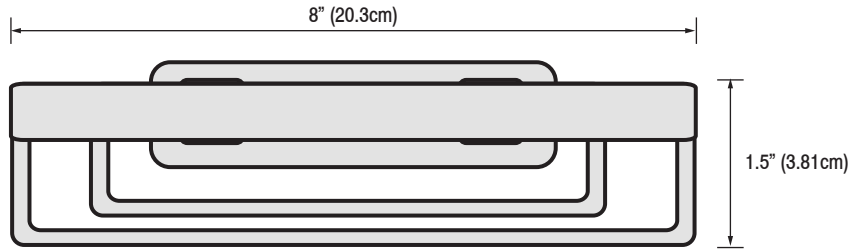

WINGITS®

FRONT