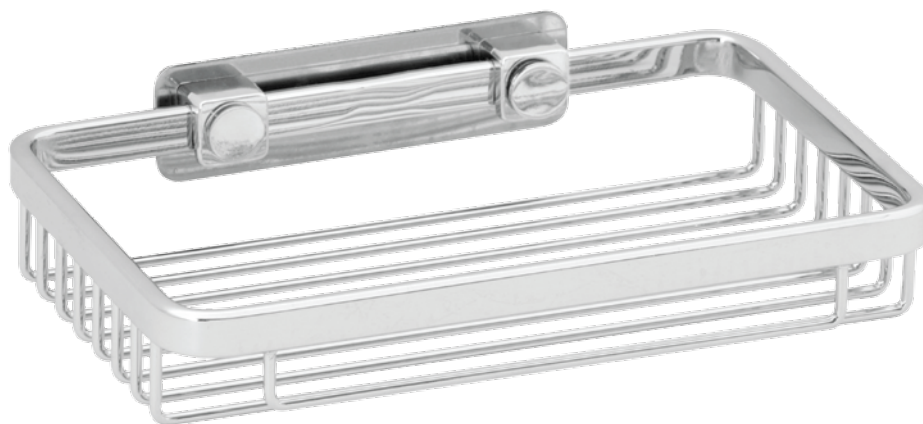

# WINGITS® MASTER™ Series

## 8" Wire Basket

**Model:**  
**WRB**

**Part Numbers:**

**WRBPS8**  
8" Shower Basket  
Polished Finish

**WRBSN8**  
8" Shower Basket  
Satin Finish

- Structural Stainless Steel
- Beauty-Functionality-Durability
- No lines for dirt to collect - maintenance free
- Unparalleled strength

<b>MECHANICAL DATA</b>
<p><b>Height:</b> 1.5" (3.8cm)  <b>Length:</b> 8" (20.3cm)  <b>Projection:</b> 5" (12.7cm)</p>
<b>PRODUCT COMPOSITION</b>
<p>Entire product is HeliArc welded 18/8 (304) stainless steel.</p>
<b>MODALITY</b>
<p><b>Use:</b> Wall Installation.</p>
<b>INSTALLATION</b>
<p><b>WingIts®</b> MASTER™ Basket is designed to be <b>installed into adequate structural blocking</b> or with <b>WingIts®</b> Fasteners (included).</p>
<b>RECOMMENDED INTEGRATION</b>
<p>For the strongest possible installation, it is recommended that <b>WingIts®</b> MASTER Anchor™ for MASTER™ Basket Bath Accessories (MAW35) is used with this product.</p>