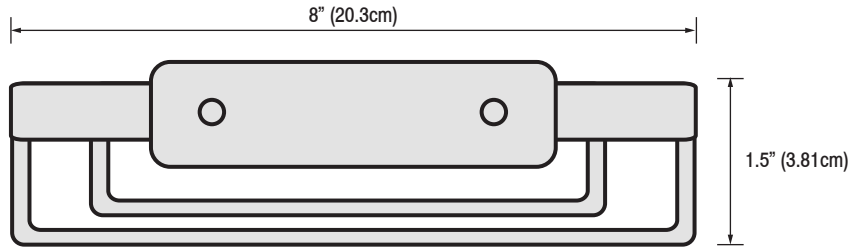

WINGITS®

FRONT

BACK

TOP

SIDE

INCLUDED HARDWARE