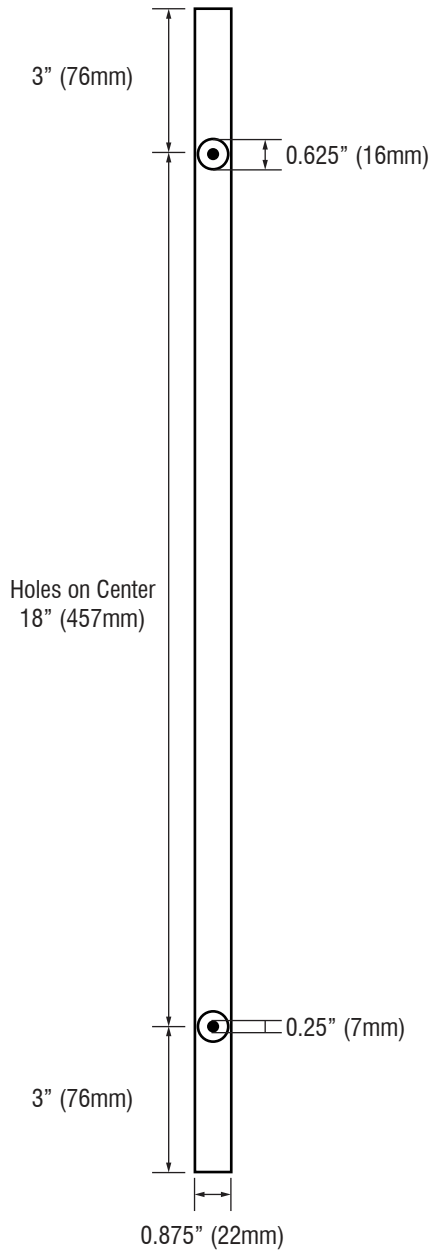

Back

Side

Top

INCLUDED HARDWARE

Stabilizing Collar x 2