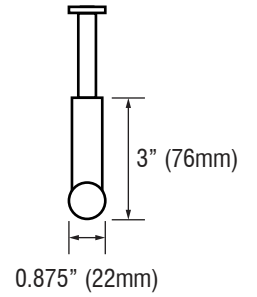

Back

Side

Top

INCLUDED HARDWARE

Stabilizing Collar x 2