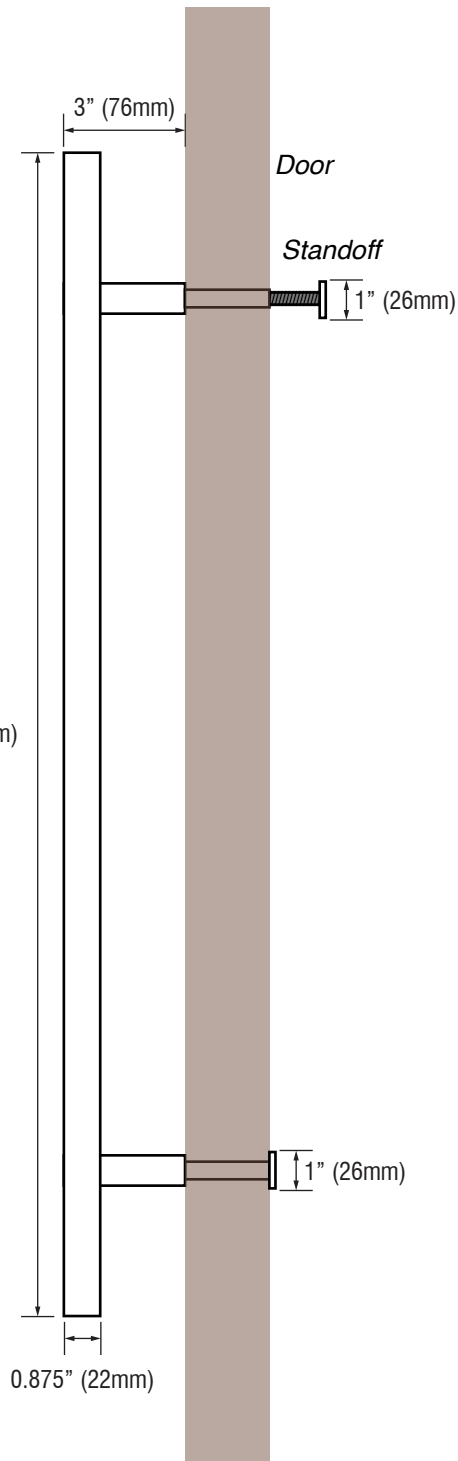

WINGITS® MAX Elegance™

Stainless Steel Single Closet Door Handle

Model:
WXESDH

Part Numbers:
WXESDHPS24 Polished Finish **WXESDHSN24** Satin Finish

Closet Door Hardware

- Made of 18/8 (304) Stainless Steel
- Patented BridgeBind™ Technology - fully HeliArc welded construction
- Available in mirror polished or satin finishes - compliments any bathroom style
- Functionality - durability - maintenance free
- Clean flowing lines through minimalist design
- Coordinates with other products in the MAX Elegance™ collection

MECHANICAL DATA
Height: 24" (601mm) Width: 0.875" (22mm) Projection: 3" (76mm)
PRODUCT COMPOSITION
Entire product is 18/8 (304) HeliArc welded Stainless Steel.
MODALITY
Use: Door installation in vertical position.
INSTALLATION
WingIts® MAX Elegance™ Single Closet Door handles are designed to be installed into wood panel doors with a 1.75" (44mm) thickness.

Back

Side

Top

INCLUDED HARDWARE

Standoff x 2

Silicone Washers x 4

Stabilizing Collar x 2