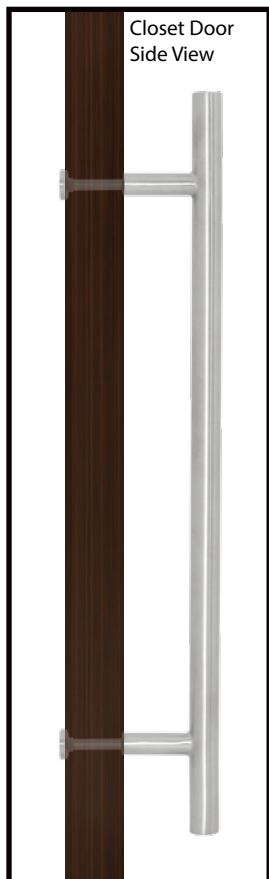

WINGITS® MAX Elegance™

Stainless Steel Single Closet Door Handle

Model:
WXESDH

Part Numbers:
WXESDHPS24 Polished Finish **WXESDHSN24** Satin Finish

Closet Door Hardware

- Made of 18/8 (304) Stainless Steel
- Patented BridgeBind™ Technology - fully HeliArc welded construction
- Available in mirror polished or satin finishes - compliments any bathroom style
- Functionality - durability - maintenance free
- Clean flowing lines through minimalist design
- Coordinates with other products in the MAX Elegance™ collection

MECHANICAL DATA
Height: 24" (601mm) Width: 0.875" (22mm) Projection: 3" (76mm)
PRODUCT COMPOSITION
Entire product is 18/8 (304) HeliArc welded Stainless Steel.
MODALITY
Use: Door installation in vertical position.
INSTALLATION
WingIts® MAX Elegance™ Single Closet Door handles are designed to be installed into wood panel doors with a 1.75" (44mm) thickness.

Back

Side

Top

INCLUDED HARDWARE

Standoff x 2

Silicone Washers x 4

Stabilizing Collar x 2