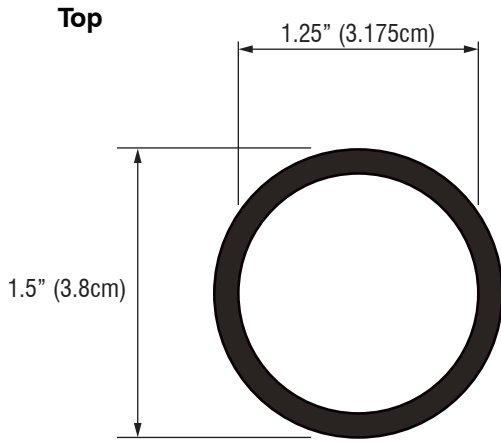

WINGITS®

INCLUDED HARDWARE