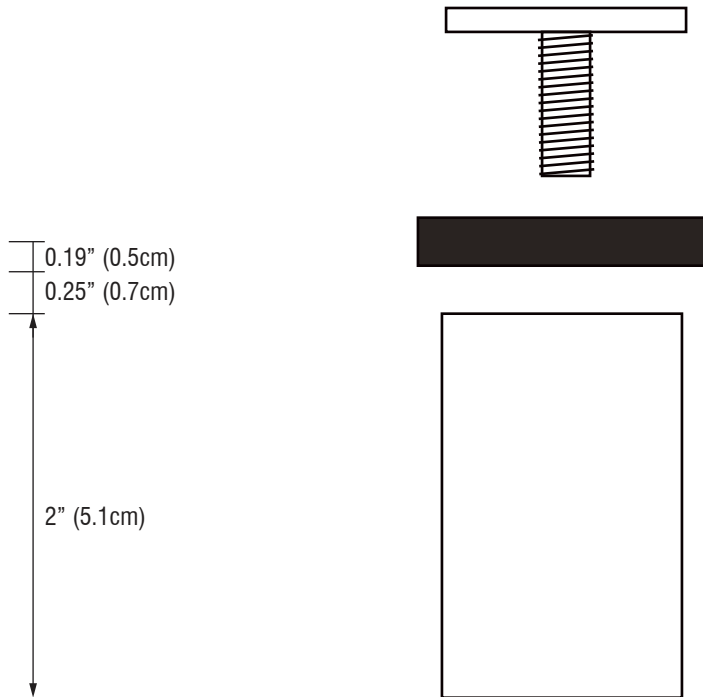

WINGITS®

INCLUDED HARDWARE