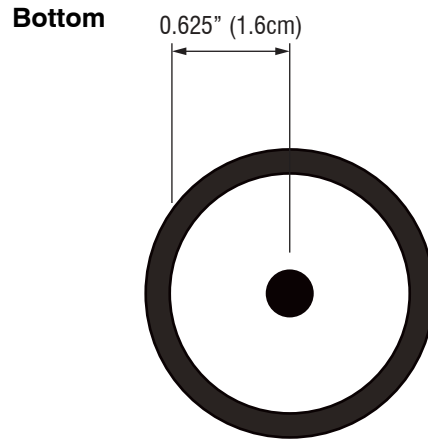

WINGITS®

INCLUDED HARDWARE