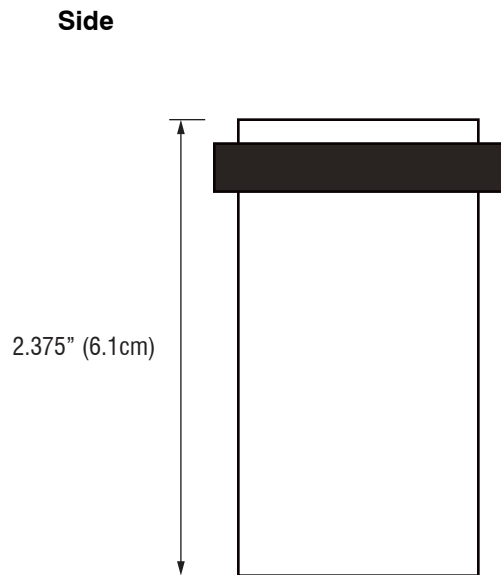

WINGITS®

INCLUDED HARDWARE