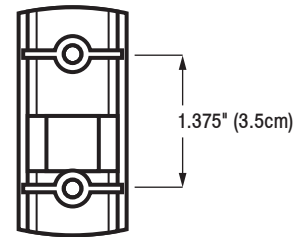

BRACKET BACK