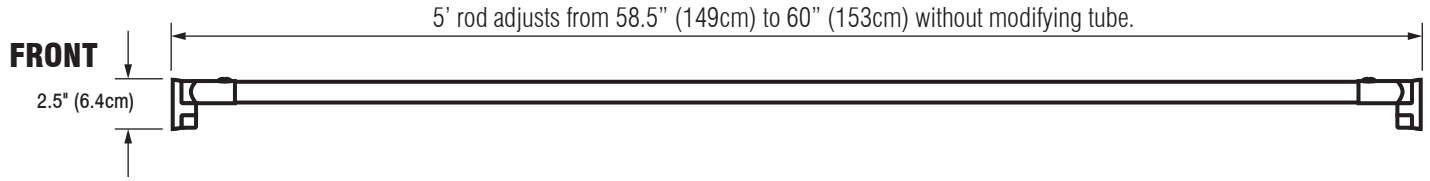

WINGITS®

BRACKET SIDE

BRACKET TOP