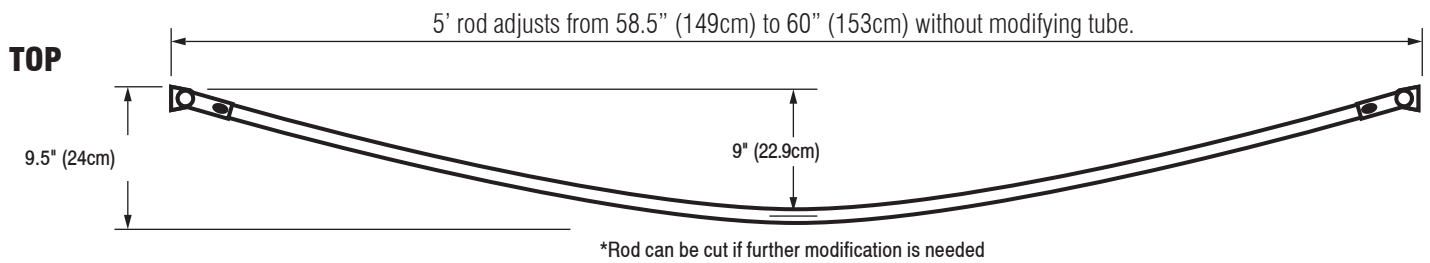

WINGITS® WINGITS® OVAL

5' Curved Shower Rod (9" Bow)

Model:
WOC

GEN 2 BRACKETS

Part Numbers:

WOCBS5SP

5' Curved Shower Rod
Polished Finish

WOCNS5SP

5' Curved Shower Rod
Satin Finish

- Stronger than the original CRESCENT™ ROUND Shower Rod
- Oval tube locks into the brackets and can be used with all shower curtains.
- 25% more room in the shower.

MECHANICAL DATA
<p>Height: 2.5" (6.4cm) Length: 5' rod adjusts from 58.5" (149cm) to 60" (153cm) without modifying tube. Projection: Rod Projects 9" (22.9cm) Rod Dimensions: Rod is 0.75" (1.9cm) thick, 1" (2.5cm) tall oval.</p>
PRODUCT COMPOSITION
<p>Tubing: 22 gauge stainless steel. Bracket: Chrome plated zinc.</p>
MODALITY
<p>Use: Shower wall installation</p>
INSTALLATION
<p>WingIts® OVAL Curved Shower Rods must be installed into adequate structural blocking or with optional WingIts® Fasteners.</p>
RECOMMENDED INTEGRATION
<p>For hollow wall construction, it is recommended that WingIts® Hollow Wall Anchors are used with this product.</p>

WINGITS®

BRACKET SIDE

BRACKET TOP

BRACKET BACK

INCLUDED HARDWARE

OPTIONAL HARDWARE
(Sold Separately)