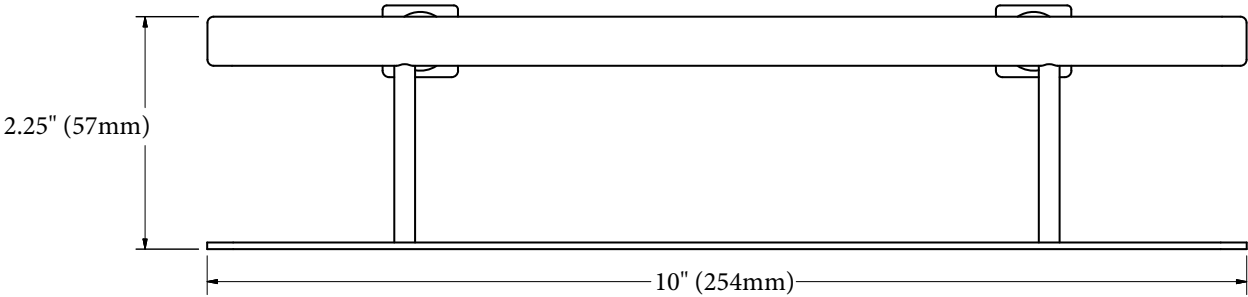

Front

Top

Included Hardware