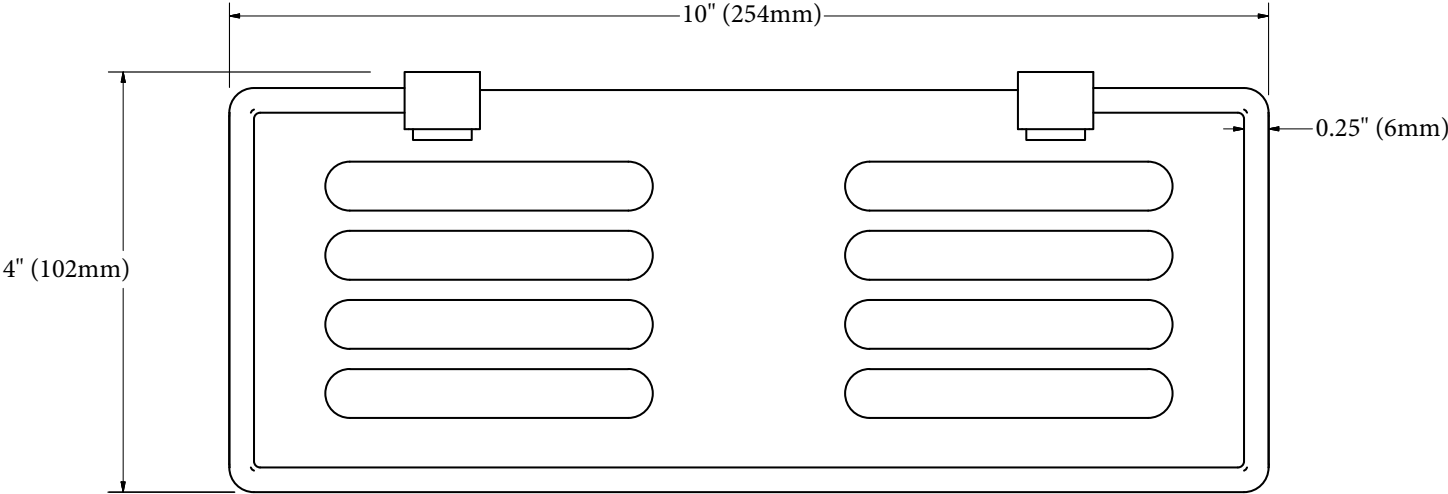

Front

Top

Included Hardware