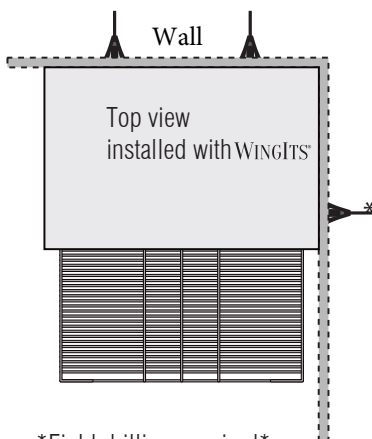

WINGITS®

ELITE Gallery™

Closet - Shelf/Basket Combo

Model:

WEGFSBC

Part Numbers:

WFSBCW2214
Walnut Finish

Custom Finishes Available

Includes World's
Strongest Fastener®

Features:

- **Weight Rated up to 50lbs**
- Installs in Minutes Anywhere in the wall with WINGITS® Fasteners (included)
- No Structural Blocking Required - Hidden Fastening System Allows Shelf to Sit Flush against Wall
- Chrome Basket Slides for Easy Use
- **CARB II Compliant** and MADE in USA

MECHANICAL DATA

Length: 22" (559mm)

Height: 7.5" (191mm)

Depth: 14" (356mm)

COMPOSITION

Hardwood Core Structure with Chrome Basket

INSTALLATION

WINGITS® Floating Shelves are designed to be installed with WINGITS® MASTER Anchor™ Fasteners (MAW45) into 5/8" drywall.
3 MASTER Anchor™ Fasteners (MAW45) included.