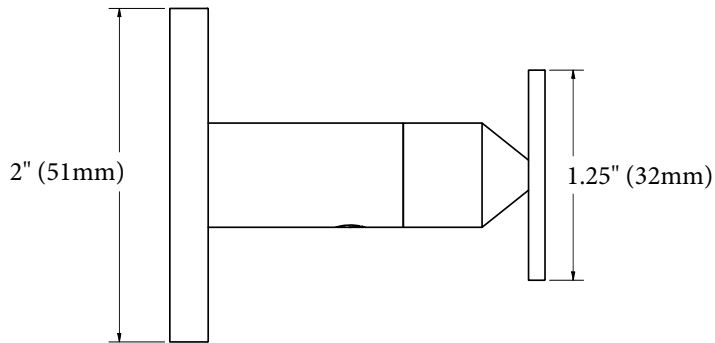

MECHANICAL DATA
Length: 2" (51mm) Depth: 2.25" (57mm) Height: 2" (51mm) Button Diameter: 1.25" (32mm)
COMPOSITION
18-8 (304) Stainless Steel
INSTALLATION
Includes Stainless Steel Screw to Install into Adequate Structural Blocking . Includes 3M® VHB Waterproof Tape. Can Be Installed with WINGITS® Fasteners when blocking is not available.
RECOMMENDED INTEGRATION
PROPER INSTALLATION REQUIRES use of 3M® VHB Waterproof Tape to stop rotation and MUST be installed into Adequate Structural Blocking or with optional WINGITS® Fasteners. WINGITS® MODERN™ design is available in all Bath Accessories.

PATENTED
BridgeBind™ Technology

A steel dowel is expertly embedded in a stainless steel tube then arc welded to the tube's far side for the perfect structural synthesis

Front

Top

Side

Bottom

Included Hardware