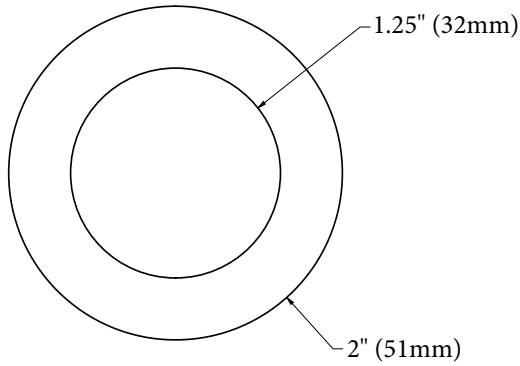

Front

Top

Side

Bottom

Included Hardware

3M® Waterproof Tape (1)

2.5" S/S Screw (1)

Allen Wrench (1)

Set Screw (1)

1.25" Screw (1)

**Optional Hardware
(Sold Separately)**

WINGITS® MASTER Anchor™ (MAW35)
(1)