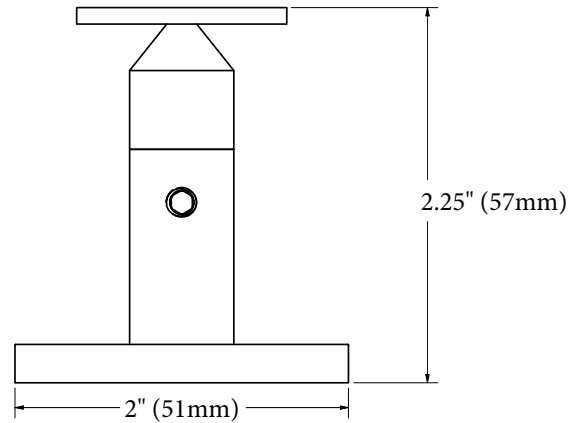

MECHANICAL DATA
Length: 2" (51mm) Depth: 2.25" (57mm) Height: 2" (51mm) Button Diameter: 1.25" (32mm)
COMPOSITION
18-8 (304) Stainless Steel
INSTALLATION
Includes Stainless Steel Screw to Install into Adequate Structural Blocking . Includes 3M® VHB Waterproof Tape. Can Be Installed with WINGITS® Fasteners when blocking is not available.
RECOMMENDED INTEGRATION
PROPER INSTALLATION REQUIRES use of 3M® VHB Waterproof Tape to stop rotation and MUST be installed into Adequate Structural Blocking or with optional WINGITS® Fasteners. WINGITS® MODERN™ design is available in all Bath Accessories.

PATENTED
BridgeBind™ Technology

A steel dowel is expertly embedded in a stainless steel tube then arc welded to the tube's far side for the perfect structural synthesis

Front

Top

Side

Bottom

Included Hardware