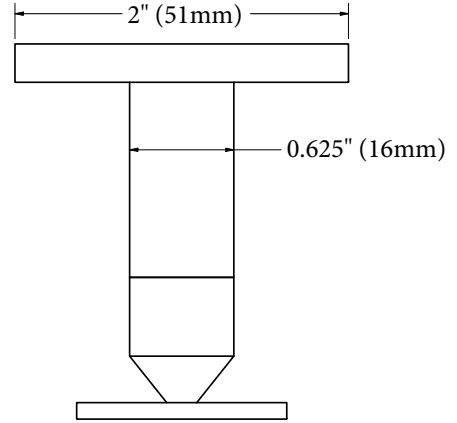

MECHANICAL DATA
Length: 2" (51mm) Depth: 2.25" (57mm) Height: 2" (51mm) Button Diameter: 1.25" (32mm)
COMPOSITION
18-8 (304) Stainless Steel
INSTALLATION
Includes Stainless Steel Screw to Install into Adequate Structural Blocking . Includes 3M® VHB Waterproof Tape. Can Be Installed with WINGITS® Fasteners when blocking is not available.
RECOMMENDED INTEGRATION
PROPER INSTALLATION REQUIRES use of 3M® VHB Waterproof Tape to stop rotation and MUST be installed into Adequate Structural Blocking or with optional WINGITS® Fasteners. WINGITS® MODERN™ design is available in all Bath Accessories.

PATENTED
BridgeBind™ Technology

A steel dowel is expertly embedded in a stainless steel tube then arc welded to the tube's far side for the perfect structural synthesis

Front

Top

Side

Bottom

Included Hardware

3M[®] Waterproof Tape (1)

2.5" S/S Screw (1)

Allen Wrench (1)

Set Screw (1)

1.25" Screw (1)

**Optional Hardware
(Sold Separately)**

WINGITS[®] MASTER Anchor™ (MAW35)
(1)