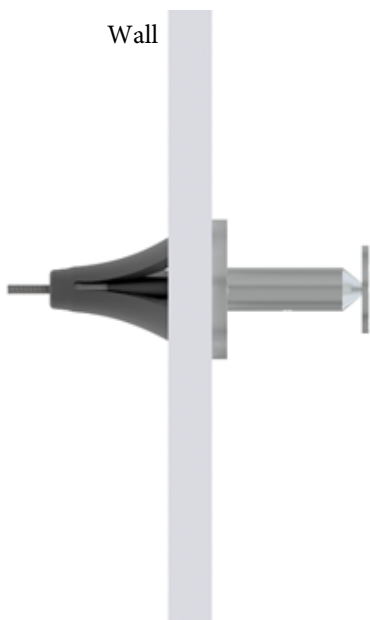

WINGITS®

MODERN Elegance™

GRAND Single Button Robe Hook

Model:

WMEGSBRH

Part Numbers:

WMEGSBRHPS
Polished Finish

WMEGSBRHSN
Satin Finish

Features:

- Modern design combined with **PATENTED** BridgeBind™ Manufacturing creates the ultimate in bath accessories
- No Lines for Dirt to Collect - Maintenance Free
- Hand Polished Stainless Steel

MECHANICAL DATA
Length: 2" (51mm) Depth: 2.25" (57mm) Height: 2" (51mm) Button Diameter: 1.25" (32mm)
COMPOSITION
18-8 (304) Stainless Steel
INSTALLATION
Includes Stainless Steel Screw to Install into Adequate Structural Blocking . Includes 3M® VHB Waterproof Tape. Can Be Installed with WINGITS® Fasteners when blocking is not available.
RECOMMENDED INTEGRATION
PROPER INSTALLATION REQUIRES use of 3M® VHB Waterproof Tape to stop rotation and MUST be installed into Adequate Structural Blocking or with optional WINGITS® Fasteners. WINGITS® MODERN™ design is available in all Bath Accessories.

PATENTED
BridgeBind™ Technology

A steel dowel is expertly embedded in a stainless steel tube then arc welded to the tube's far side for the perfect structural synthesis

Front

Top

Side

Bottom

Included Hardware