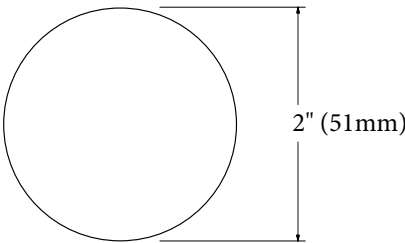

Back

Side

Front

Included Hardware