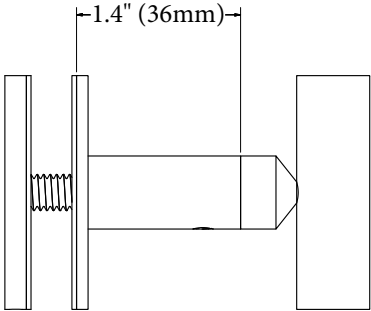

**MECHANICAL DATA**

**Diameter:** 2" (51mm)  
**Depth:** 2.5" (64mm)  
**Height:** 2" (51mm)  
**Tube Diameter:** 0.625" (16mm)

**COMPOSITION**

18-8 (304) Stainless Steel

**INSTALLATION**

WINGITS® MODERN Elegance™ Glass-Mounted Single Robe Hooks **must be installed with silicone washers on both sides of the glazing prior to tightening** and only into glazing and other panels 0.25" - 0.5" (6mm - 13mm) thick. Drill hole 0.375" (9.5mm)

### BridgeBind™ Technology

A steel dowel is expertly embedded in a stainless steel tube then arc welded to the tube's far side for the perfect structural synthesis

**Top**

**Back**

**Side**

**Front**

**Included Hardware**