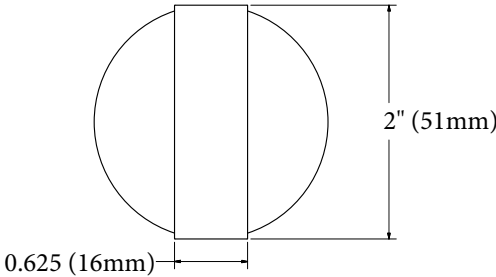

Back

Side

Front

Included Hardware