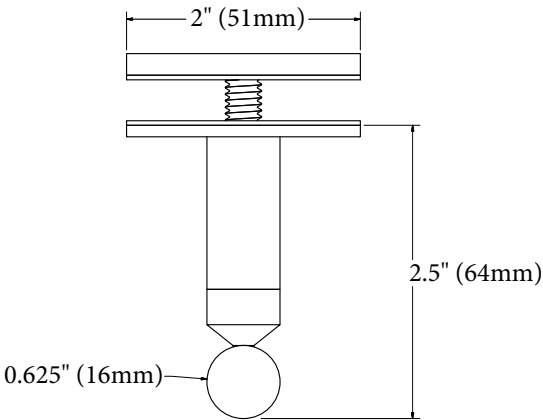

Top

Back

Side

Front

Included Hardware