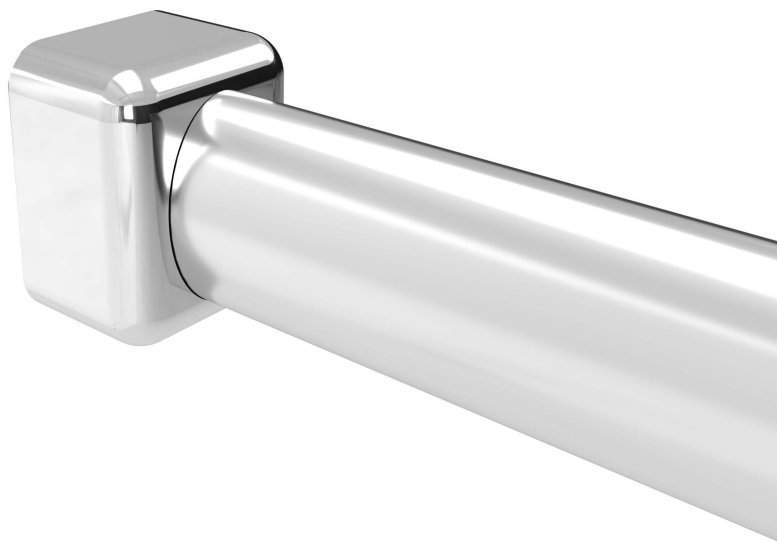

WINGITS® CONTOUR™ TriRod

Model: WOCONST

Part Numbers:

WOCONSTPS3

3' Towel Bar/Hang Rod
Includes Mounting Brackets
Polished Finish

WOCONSTSN3

3' Towel Bar/Hang Rod
Includes Mounting Brackets
Satin Finish

WOCONSTPS5

5' Straight Shower/Closet Rod
Includes Mounting Brackets
Polished Finish

WOCONSTSN5

5' Straight Shower/Closet Rod
Includes Mounting Brackets
Satin Finish

ZOCONSTPS8

8' Straight Shower/Closet Rod
Tubing Only
Polished Finish

ZOCONSTSN8

8' Straight Shower/Closet Rod
Tubing Only
Satin Finish

WOCSTBPS

Mounting Brackets Only
Polished Finish

WOCSTBSN

Mounting Brackets Only
Satin Finish