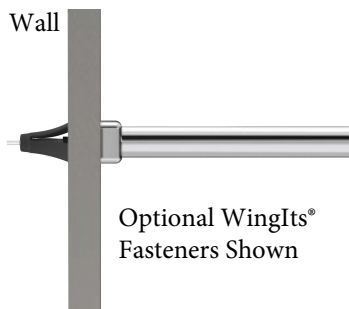

#### ZOCONSTSN8

8' Straight Shower/Closet Rod  
Tubing Only  
Satin Finish

### Features:

- 3-in-1 Rod can be used as Towel Bar, Shower Rod, or Closet Rod
- Can be Modified to Accommodate any Closet or Bathroom up to 8'
- Simplest Installation of ALL Straight Rods with Only 2 Mounting Points - Install in Drywall with WINGITS® Patented Fastening System
- Spring Feature Bracket-Cover Interlock Secures Rod and Creates Seamless Aesthetic