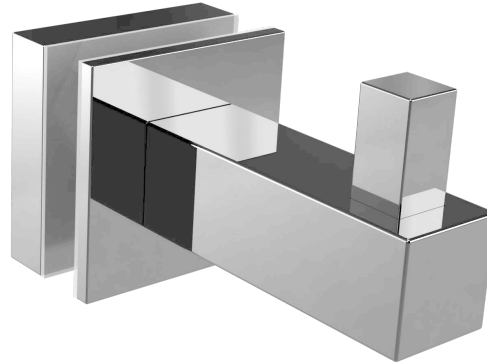

WINGITS®

SIMPLE Squared™

Glass Mounted Single Robe Hook

Model:

WSMPSQSRHGM

Part Numbers:

WSMPSQSRHGMP5
Polished Finish

WSMPSQSRHGMSN
Satin Finish

Radiused Edges for Safety

Features:

- Minimal, SIMPLE Design
- ALL 18-8 (304) Stainless Steel Construction
- Superior Structure with Beautiful Finish
- Our Simple Elegance™ Design SQUARED

MECHANICAL DATA
Height/Length: 1.625" (42mm) Depth: 2.5" (64mm)
COMPOSITION
18-8 (304) Stainless Steel
INSTALLATION
WINGITS® SIMPLE Squared™ Glass-Mounted Single Robe Hooks must be installed with silicone washers on both sides of the glazing prior to tightening and <u>only</u> into glazing and other panels 0.25" - 0.5" (6mm - 13mm) thick.
RECOMMENDED INTEGRATION
WINGITS® SIMPLE Squared™ Glass-Mounted Single Robe Hooks are designed to complement all SIMPLE Squared™ bathroom accessories.

Front

Side

Bottom

Top

Included Hardware