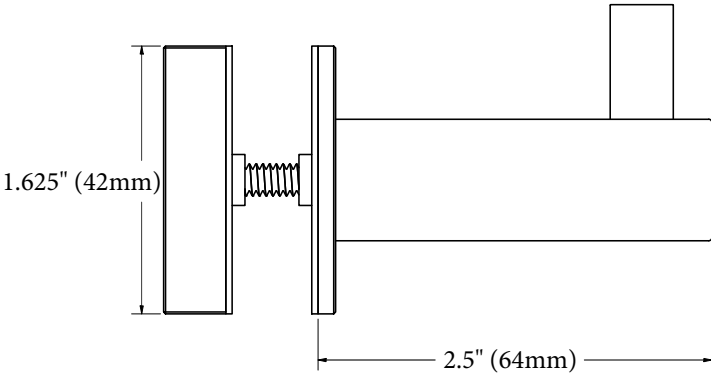

Radiused Edges for Safety

Features:

- Minimal, SIMPLE Design
- ALL 18-8 (304) Stainless Steel Construction
- Superior Structure with Beautiful Finish
- Our Simple Elegance™ Design SQUARED

MECHANICAL DATA
Height/Length: 1.625" (42mm) Depth: 2.5" (64mm)
COMPOSITION
18-8 (304) Stainless Steel
INSTALLATION
WINGITS® SIMPLE Squared™ Glass-Mounted Single Robe Hooks must be installed with silicone washers on both sides of the glazing prior to tightening and <u>only</u> into glazing and other panels 0.25" - 0.5" (6mm - 13mm) thick.
RECOMMENDED INTEGRATION
WINGITS® SIMPLE Squared™ Glass-Mounted Single Robe Hooks are designed to complement all SIMPLE Squared™ bathroom accessories.

Front

Side

Bottom

Top

Included Hardware