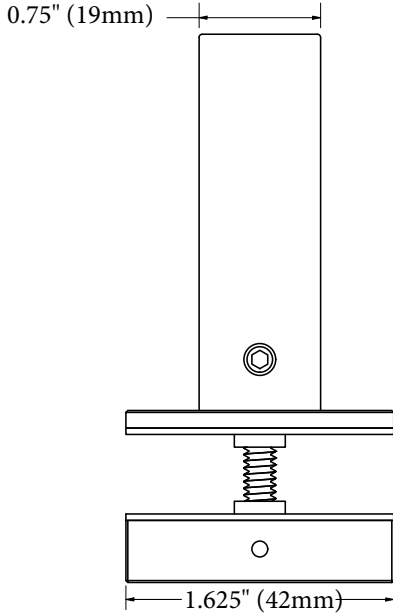

WINGITS®

SIMPLE Squared™

Glass Mounted Single Robe Hook

Model:

WSMPSQSRHGM

Part Numbers:

WSMPSQSRHGMP5
Polished Finish

WSMPSQSRHGMSN
Satin Finish

Radiused Edges for Safety

Features:

- Minimal, SIMPLE Design
- ALL 18-8 (304) Stainless Steel Construction
- Superior Structure with Beautiful Finish
- Our Simple Elegance™ Design SQUARED

MECHANICAL DATA
Height/Length: 1.625" (42mm) Depth: 2.5" (64mm)
COMPOSITION
18-8 (304) Stainless Steel
INSTALLATION
WINGITS® SIMPLE Squared™ Glass-Mounted Single Robe Hooks must be installed with silicone washers on both sides of the glazing prior to tightening and <u>only</u> into glazing and other panels 0.25" - 0.5" (6mm - 13mm) thick.
RECOMMENDED INTEGRATION
WINGITS® SIMPLE Squared™ Glass-Mounted Single Robe Hooks are designed to complement all SIMPLE Squared™ bathroom accessories.

Front

Side

Bottom

Top

Included Hardware