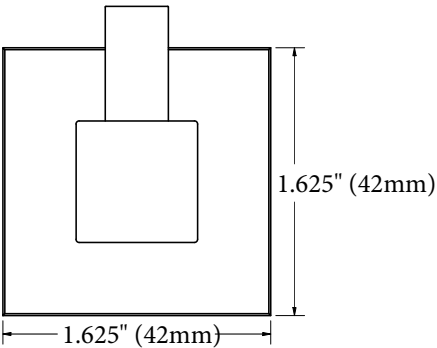

Radiused Edges for Safety

Features:

- Minimal, SIMPLE Design
- ALL 18-8 (304) Stainless Steel Construction
- Superior Structure with Beautiful Finish
- Our Simple Elegance™ Design SQUARED

MECHANICAL DATA
Height/Length: 1.625" (42mm) Depth: 2.5" (64mm)
COMPOSITION
18-8 (304) Stainless Steel
INSTALLATION
WINGITS® SIMPLE Squared™ Glass-Mounted Single Robe Hooks must be installed with silicone washers on both sides of the glazing prior to tightening and <u>only</u> into glazing and other panels 0.25" - 0.5" (6mm - 13mm) thick.
RECOMMENDED INTEGRATION
WINGITS® SIMPLE Squared™ Glass-Mounted Single Robe Hooks are designed to complement all SIMPLE Squared™ bathroom accessories.

Front

Side

Bottom

Top

Included Hardware