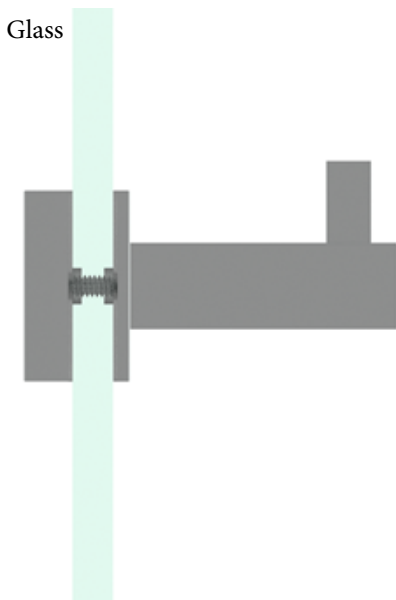

WINGITS®

SIMPLE Squared™

Glass Mounted Single Robe Hook

Model:

WSMPSQSRHGM

Part Numbers:

WSMPSQSRHGMP5
Polished Finish

WSMPSQSRHGMSN
Satin Finish

Radiused Edges for Safety

Features:

- Minimal, SIMPLE Design
- ALL 18-8 (304) Stainless Steel Construction
- Superior Structure with Beautiful Finish
- Our Simple Elegance™ Design SQUARED

MECHANICAL DATA
Height/Length: 1.625" (42mm) Depth: 2.5" (64mm)
COMPOSITION
18-8 (304) Stainless Steel
INSTALLATION
WINGITS® SIMPLE Squared™ Glass-Mounted Single Robe Hooks must be installed with silicone washers on both sides of the glazing prior to tightening and <u>only</u> into glazing and other panels 0.25" - 0.5" (6mm - 13mm) thick.
RECOMMENDED INTEGRATION
WINGITS® SIMPLE Squared™ Glass-Mounted Single Robe Hooks are designed to complement all SIMPLE Squared™ bathroom accessories.

Front

Side

Bottom

Top

Included Hardware