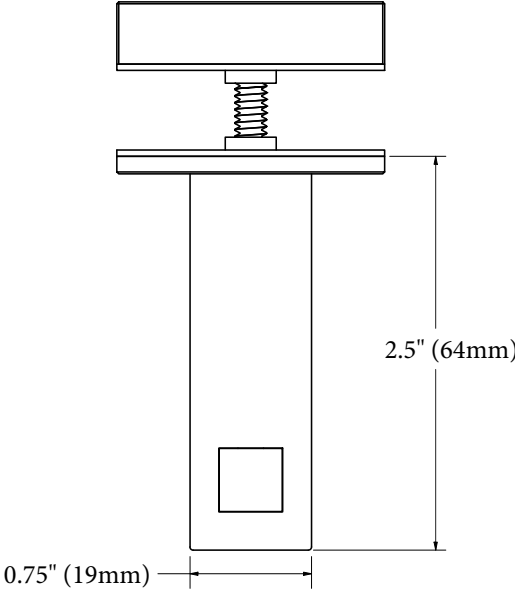

Radiused Edges for Safety

Features:

- Minimal, SIMPLE Design
- ALL 18-8 (304) Stainless Steel Construction
- Superior Structure with Beautiful Finish
- Our Simple Elegance™ Design SQUARED

MECHANICAL DATA
Height/Length: 1.625" (42mm) Depth: 2.5" (64mm)
COMPOSITION
18-8 (304) Stainless Steel
INSTALLATION
WINGITS® SIMPLE Squared™ Glass-Mounted Single Robe Hooks must be installed with silicone washers on both sides of the glazing prior to tightening and <u>only</u> into glazing and other panels 0.25" - 0.5" (6mm - 13mm) thick.
RECOMMENDED INTEGRATION
WINGITS® SIMPLE Squared™ Glass-Mounted Single Robe Hooks are designed to complement all SIMPLE Squared™ bathroom accessories.

Front

Side

Bottom

Top

Included Hardware