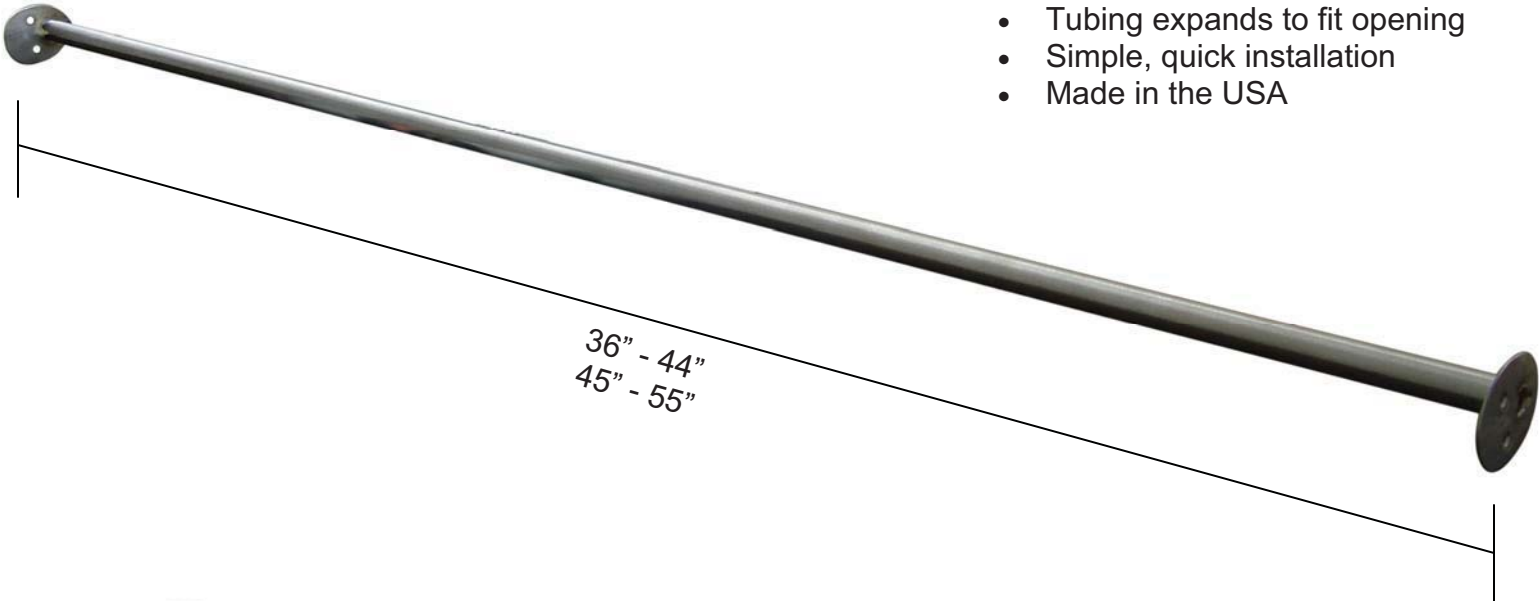

Telescoping Closet Rod

- 18/8 Stainless Steel
- 1/2" Diameter Reinforced Tubing
- Tubing expands to fit opening
- Simple, quick installation
- Made in the USA

Off-Set Flange allows for installation to minimize Flange appearance

Side Mount Telescoping Drapery Rod		
PART NUMBER	FINISH	LENGTH
WTR2SS40SN	SATIN	36" - 44"
WTR2SS50SN	SATIN	45" - 55"

Finishes: Satin Nickel			
Material: 304 Stainless Steel Tubing			
Date: 26.OCT.09			Telescoping Drapery Rod