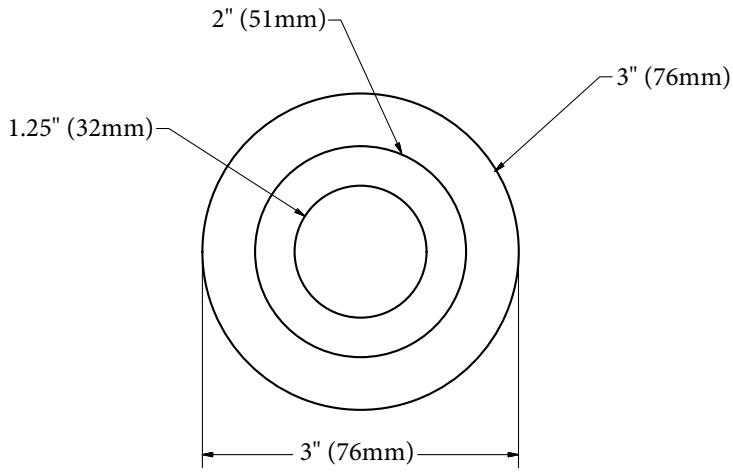

Front

Back

Bottom

Included Hardware

**Optional Hardware
(Sold Separately)**