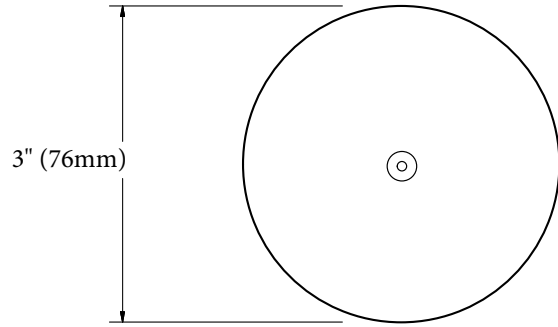

Front

Back

Bottom

Included Hardware

**Optional Hardware
(Sold Separately)**