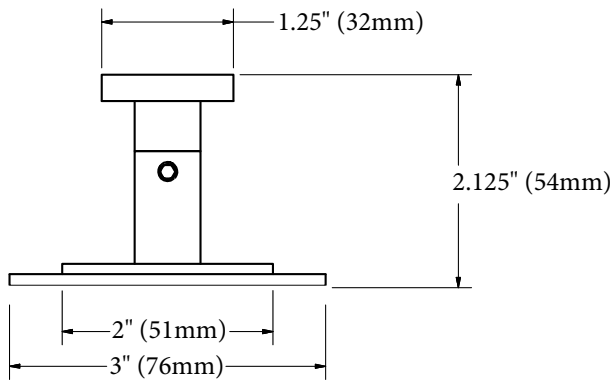

#### MECHANICAL DATA

Height: 3" (76mm)  
Depth: 2.125" (54mm)  
Button Diameter: 1.25" (32mm)

### BridgeBind™ Technology

A steel dowel is expertly embedded in a stainless steel tube then arc welded to the tube's far side for the perfect structural synthesis

**Front**

**Back**

**Bottom**

**Included Hardware**