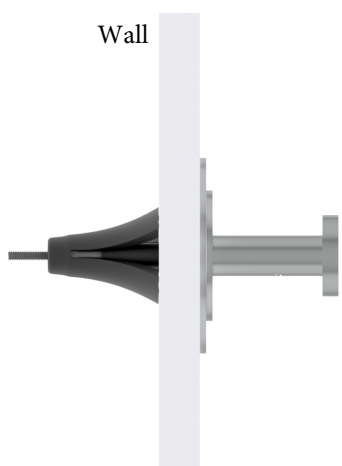

WINGITS®

BOLD Elegance™

Single Button Robe Hook

Model:

WXEBSBRH

Part Numbers:

WXEBSBRHPS
Polished Finish

WXEBSBRHSN
Satin Finish

Features:

- Modern design combined with **PATENTED** BridgeBind™ Manufacturing creates the ultimate in bath accessories
- No Lines for Dirt to Collect - Maintenance Free
- Hand Polished Stainless Steel
- New Dual-Step Design Brings **Boldness** and Adds Class to Any Setting

MECHANICAL DATA

Height: 3" (76mm)
Depth: 2.125" (54mm)
Button Diameter: 1.25" (32mm)

COMPOSITION

18-8 (304) Stainless Steel

INSTALLATION

Includes Stainless Steel Screw to Install into **Adequate Structural Blocking**.
Includes 3M VHB Waterproof Tape.
Can Be Installed with WINGITS® Fasteners when blocking is not available.

RECOMMENDED INTEGRATION

PROPER INSTALLATION REQUIRES use of 3M® VHB Waterproof Tape to stop rotation and **MUST** be installed into **Adequate Structural Blocking** or with optional WINGITS® Fasteners.

WINGITS® BOLD™ design is available in all Bath Accessories.

PATENTED