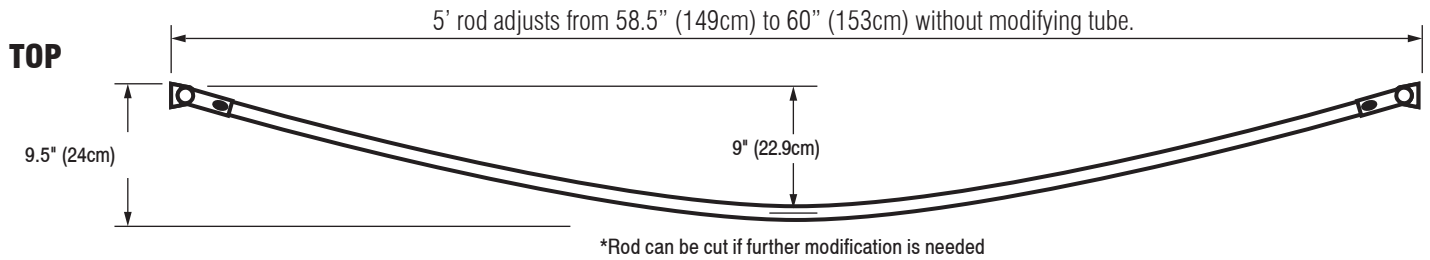

WINGITS®

BRACKET SIDE

BRACKET TOP